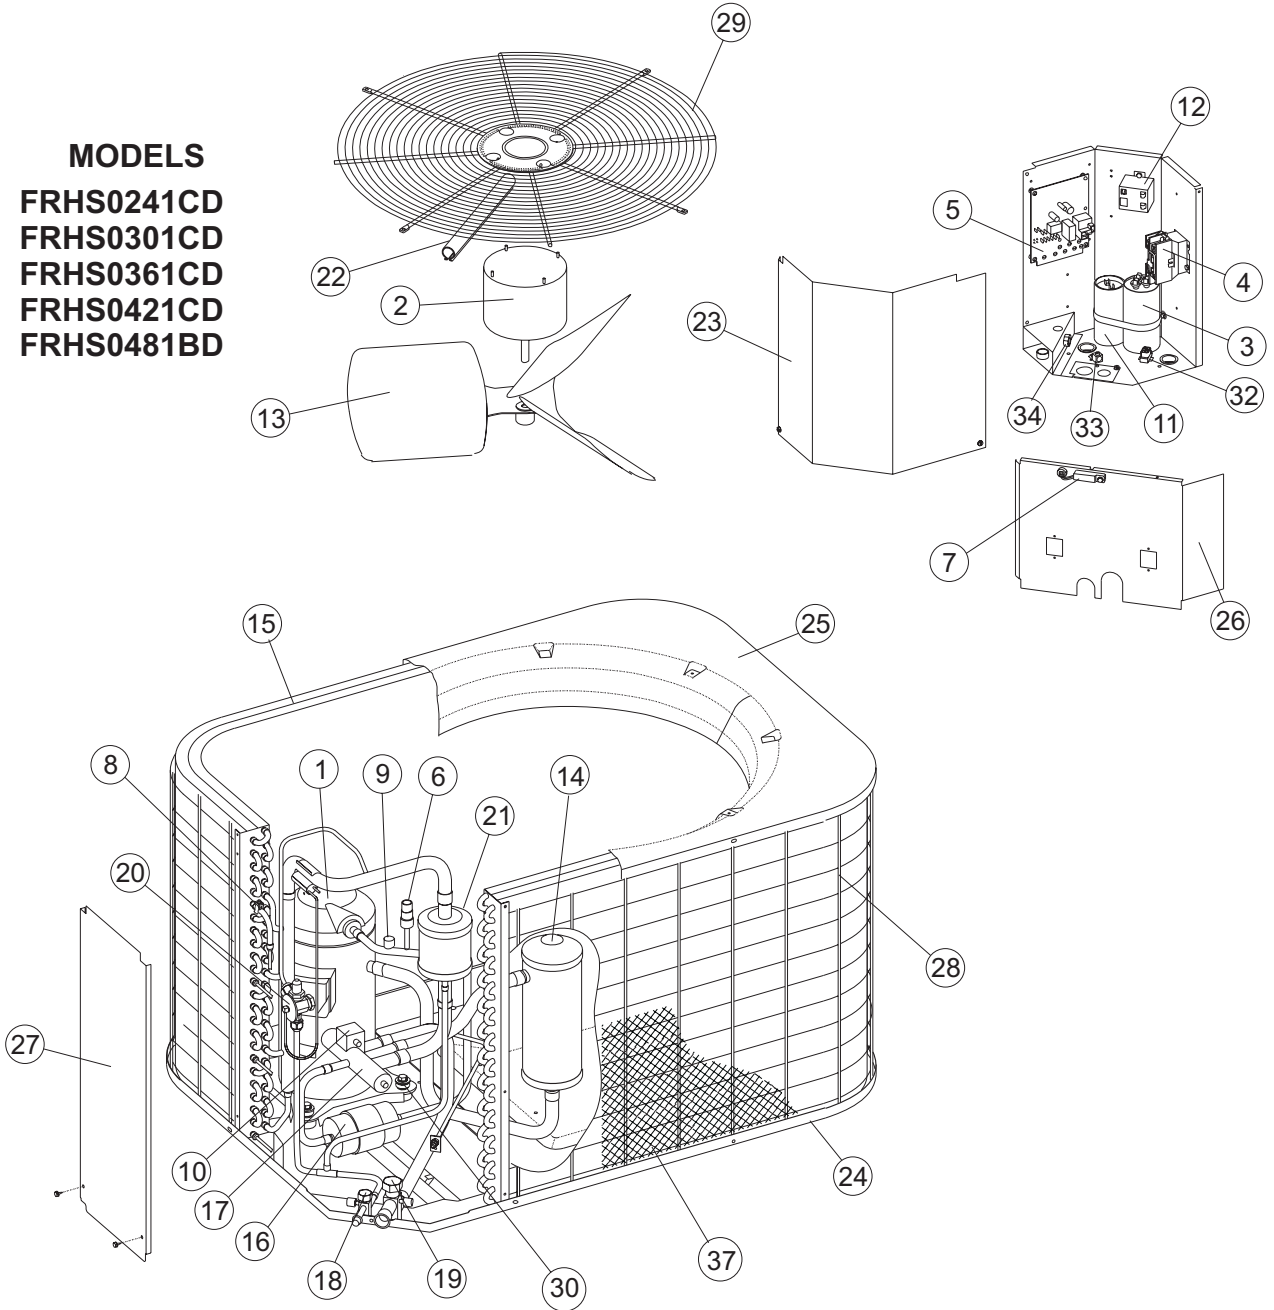

www.Source1Parts.com

FRHS SERIES 14 SEER HEAT PUMP

HVAC SERVICE PARTS

Supersedes:035-17700-001 Rev. D (0903)

035-17700-001 Rev. E (0104)

1 of 4

MODELS
FRHS0241CD
FRHS0301CD
FRHS0361CD
FRHS0421CD
FRHS0481BD

Models 24, 30, and 36

NOTE: *Not ShownNew replacement parts shown in **bold** face type at the first printing of parts list dated 1/04.

Major components and suggested stocking items are shown with shaded item number.

"←" Across from row indicates a change in that row.