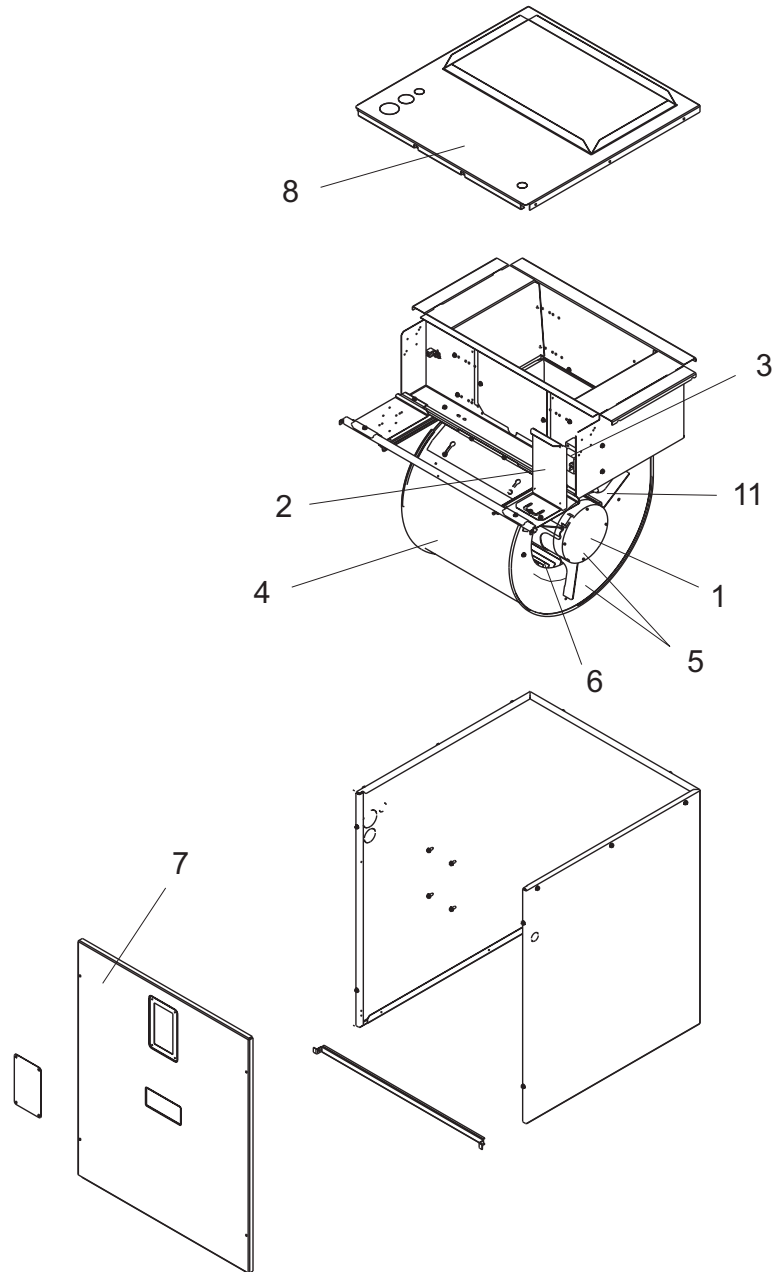

www.Source1Parts.com

HVAC SERVICE PARTS

MV SERIES VARIABLE SPEED MODULAR AIR HANDLER (STYLE A)

Supersedes:035-21134-001 Rev. B (0608)

035-21134-001 Rev. C (1008)

1 of 2

ITEM	DESCRIPTION	MV12BN21A	MV12DN21A	MV16CN21A	MV20DN21A	
1	Motor, Blower (Programmed)	S1-02435828000	S1-02435829000	S1-02435830000	S1-02435832000	<
1A	Motor, Blower (Unprogrammed)	S1-02431940000	S1-02431940000	S1-02431947000	S1-02431941000	
1B	Module, ECM (Programmed)	S1-32432013118	S1-32432013119	S1-32432014120	S1-32432015122	<
2	Control, Fan/Elec Heat	S1-03109157000	S1-03109157000	S1-03109157000	S1-03109157000	
3	Transformer	S1-02518452000	S1-02518452000	S1-02518452000	S1-02518452000	
4	Housing, Blower (w/Wheel)	S1-02642414000	S1-02642412000	S1-02642412000	S1-02642412000	
5	Assembly, Complete Blower	S1-02642415000	S1-02642416000	S1-02642356000	S1-02645692000	<
6	Wheel, Blower	S1-02642281000	S1-02642199000	S1-02642199000	S1-02642199000	
7	Panel, Access (Front)	S1-37323843003	S1-37323843001	S1-37323843002	S1-37323843001	
8	Panel, Top	S1-37323831023	S1-37323831004	S1-37323831013	S1-37323831004	
9*	Grommet, Motor (3 Req'd)	S1-02814760000	S1-02814760000	S1-02814760000	S1-02814760000	
10*	Ferrule, Motor (3 Req'd)	S1-02320541000	S1-02320541000	S1-02320541000	S1-02320541000	
11	Mount, Motor	S1-07319831001	S1-07319831001	S1-07319831001	S1-07319831001	
12*	Harness, ECM Motor	S1-02539873000	S1-02539873000	S1-02539873000	S1-02539873000	
13*	Harness, VSP Motor	S1-02539874000	S1-02539874000	S1-02539874000	S1-02539874000	
14	Diagram, Wiring	167076	167076	167076	167076	

NOTE: *Not ShownNew replacement parts shown in **bold** face type at the first printing of parts list dated 10/08.

Major components and suggested stocking items are shown with shaded item number.

"<" Across from row indicates a change in that row.