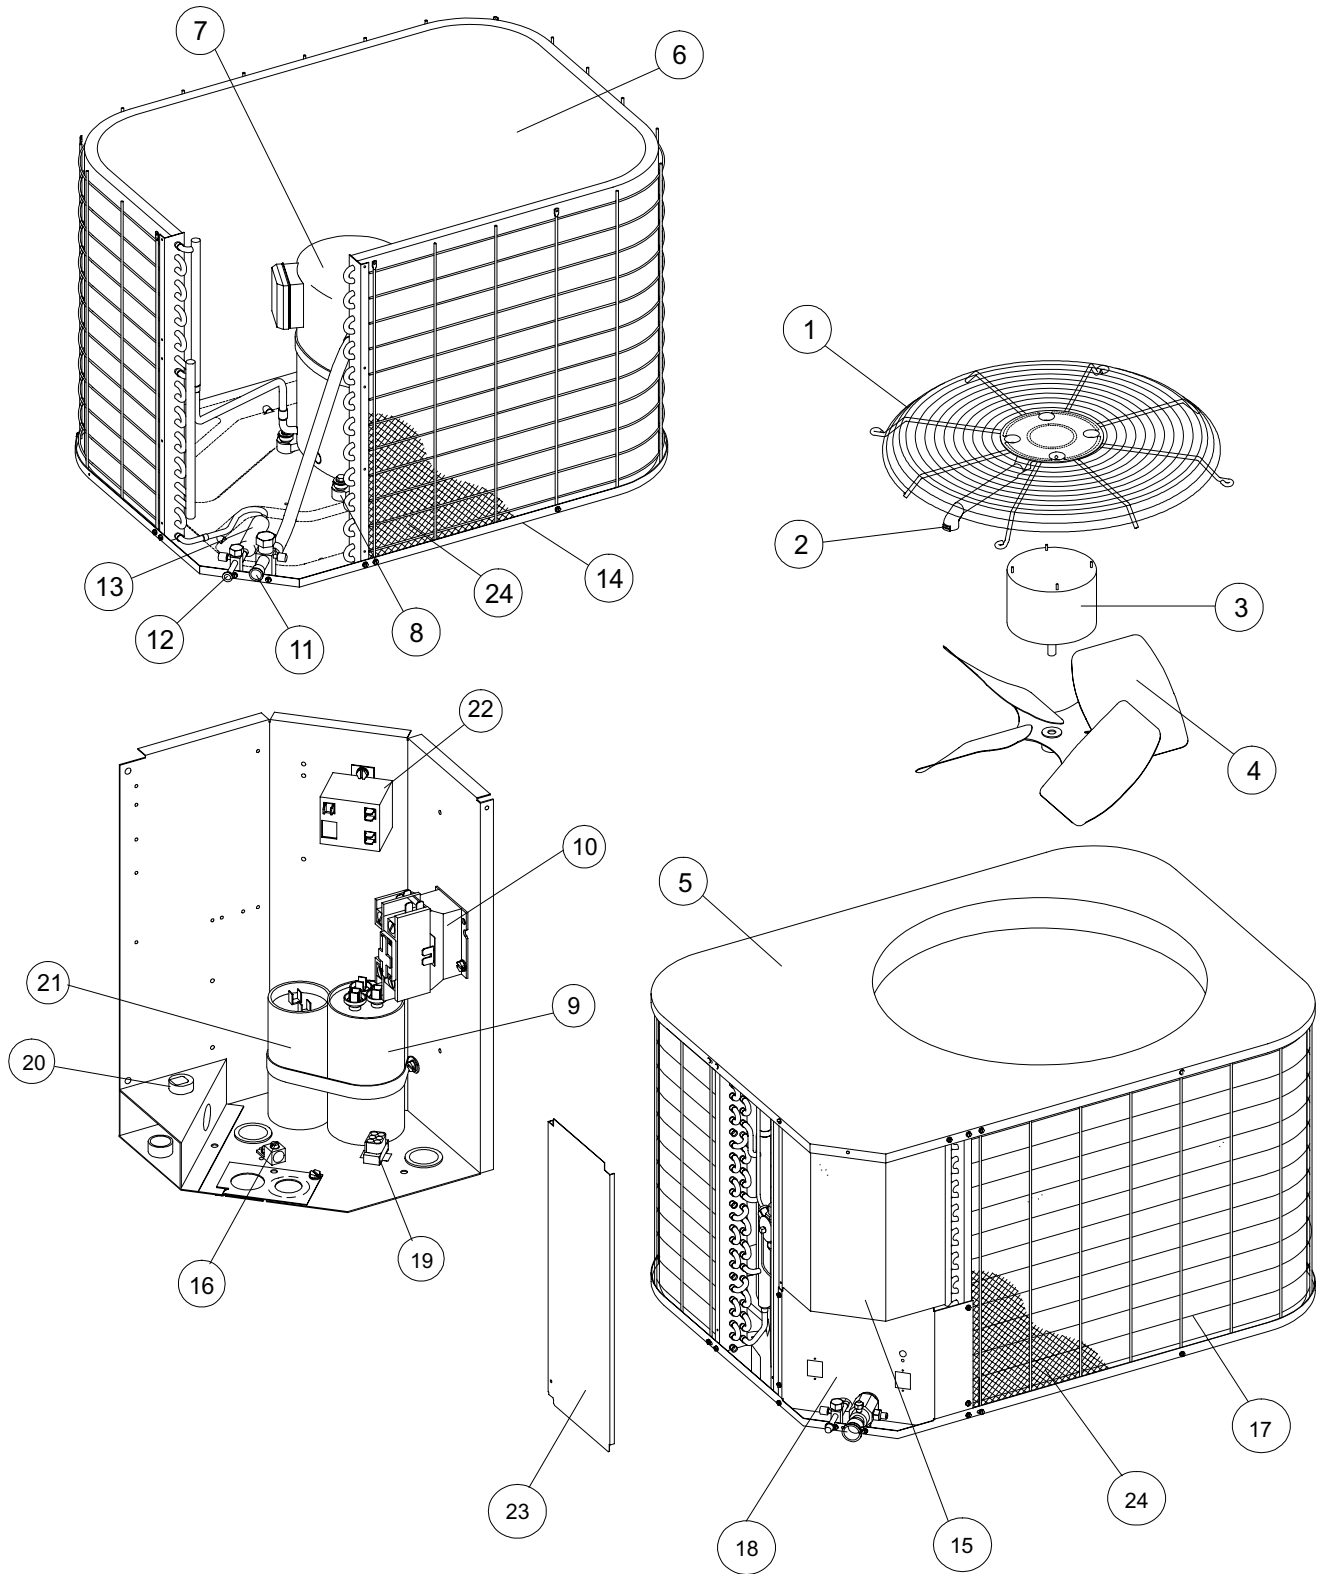

www.Source1Parts.com

FRCS SERIES - 14 SEER - X3 SPLIT AIR CONDITIONER (STYLE I)

HVAC SERVICE PARTS

Supersedes: Nothing

035-21232-001 Rev. A (0706)

1 of 2

ITEM	DESCRIPTION	FRCS0421CEI	FRCS0481CEI	FRCS0601BFI	<
1	Fan Guard	S1-02635511824	S1-02635511824	S1-02635511824	
2	Wireway	S1-02813297000	S1-02813297000	S1-02813297000	
3	Fan Motor	S1-02427596000	S1-02427596000	S1-02432029000	
4	Fan Blade, 24" Diameter	S1-02635437000	S1-02635437000	S1-02635491000	
5	Top	S1-07323757001	S1-07323757001	S1-07323757001	
6	Outdoor Coil Assembly	S1-37323759008	S1-37323759009	S1-37323759009	
7	Compressor	S1-01502764004	S1-01502773004	S1-01502967004	
8	Compressor Mount (4 Req'd)	S1-02812355000	S1-02810581000	S1-02810190000	
9	Capacitor, Dual (50/5 MFD)	S1-02425338000	---	---	
	Capacitor, Dual (60/5 MFD)	---	S1-02425033000	---	
	Capacitor, Dual (60/10 MFD)	---	---	S1-02432030000	
10	Contactora (30 Amp)	S1-02427531000	S1-02427531000	S1-02427531000	
11	Base Valve 1 1/8" (Suction)	S1-02318363000	S1-02318363000	S1-02318363000	
12	Base Valve 3/8" (Liquid)	S1-02531899000	S1-02531899000	S1-02531899000	
13	Filter Drier	S1-02634095000	S1-02634095000	S1-02634095000	
14	Base Pan	S1-07319001500	S1-07319001500	S1-07319001500	
15	Control Box Cover	S1-07320018001	S1-07320018001	S1-07320018001	
16	Ground Lug	S1-02521798000	S1-02521798000	S1-02521798000	
17	Coil Guard	S1-37323859002	S1-37323859025	S1-37323859003	
18	Blockoff Plate	S1-07320002803	S1-07320002804	S1-07320002804	
19	Plug, 6 Position	S1-02533306006	S1-02533306006	S1-02533306006	
20	Strain Relief	S1-02509687000	S1-02509687000	S1-02509687000	
21	Start Capacitor	S1-02425191000	S1-02425191000	S1-02425062000	
22	Start Relay	S1-02426024000	S1-02426024000	S1-02425035000	
23	Filler Panel	S1-07323758001	S1-07323758002	S1-07323758002	
24	Wire Mesh Coil Guard	S1-02814732000	S1-02814734000	S1-02814734000	
25*	Bezel/Logo Assembly	S1-37323701001	S1-37323701001	S1-37323701001	
26*	Compressor Harness	S1-02531884000	S1-02531884000	---	
27*	Wiring Diagram	035-15861-501	035-15861-501	035-15861-501	
28*	Switch, High Pressure	---	---	S1-02533305048	
29*	Kit, Motor Mounting (Acorn Nuts)	S1-36390117700	S1-36390117700	S1-36390117700	