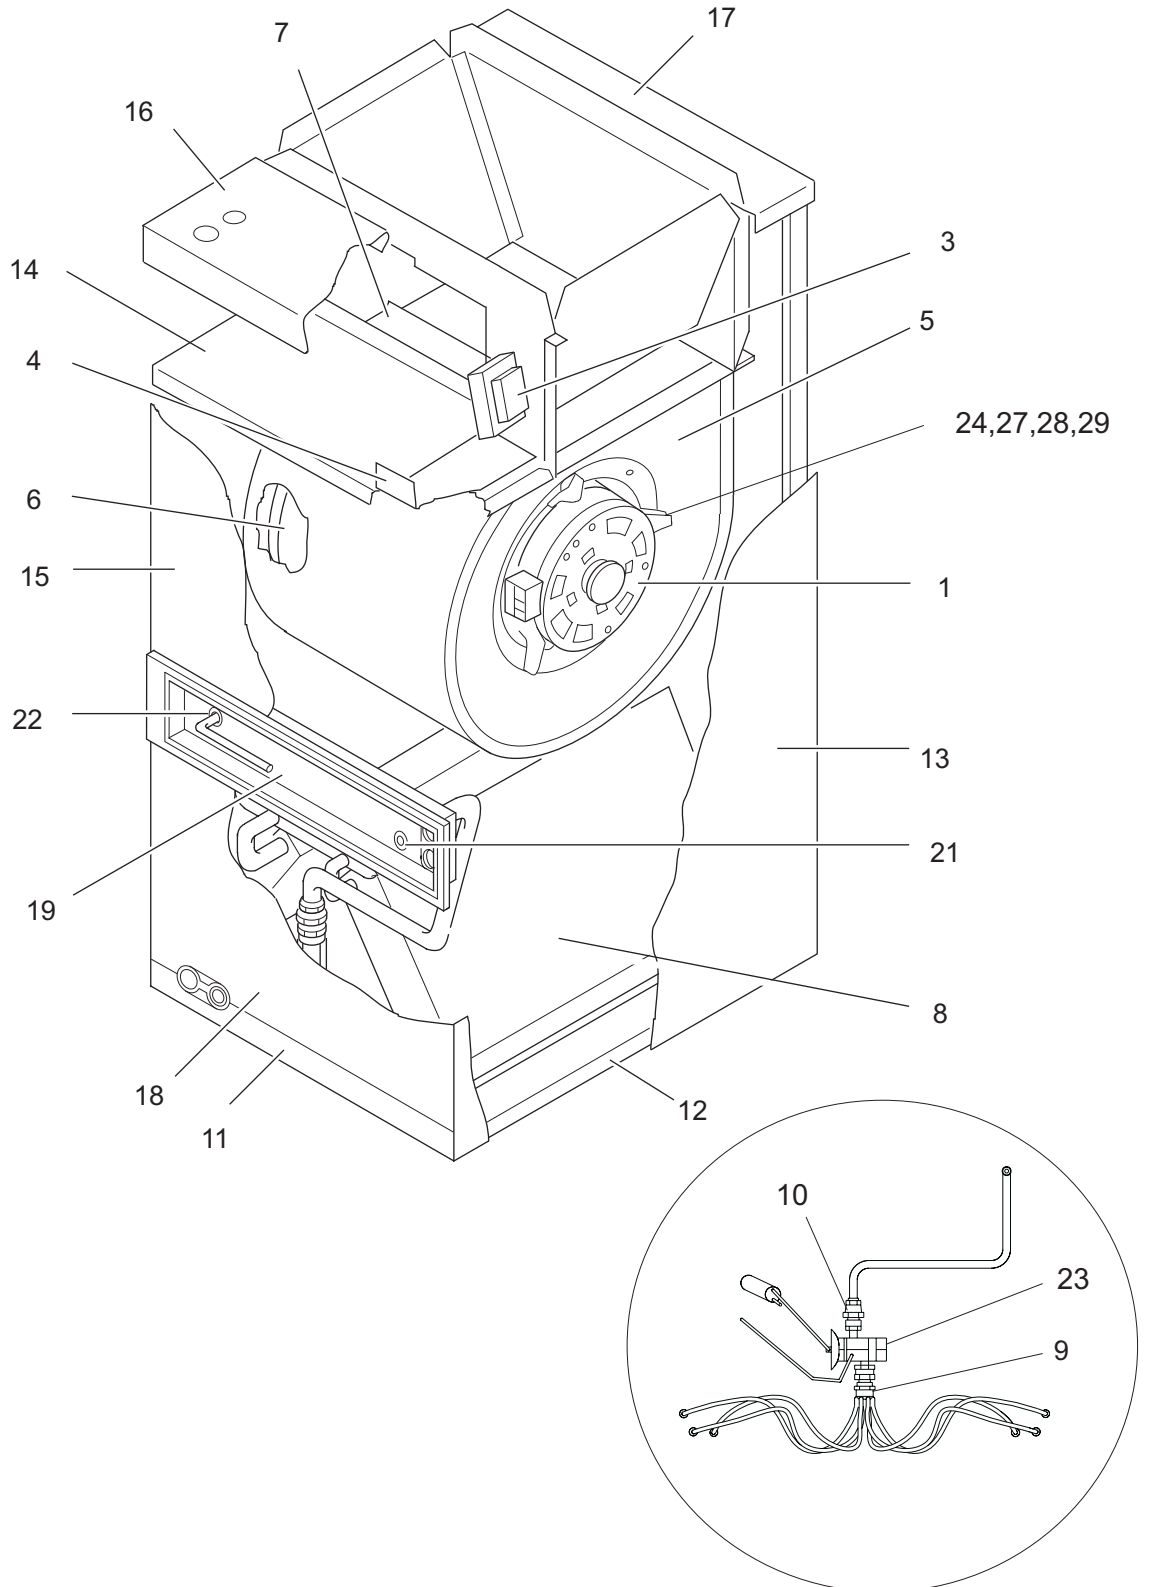

www.Source1Parts.com

HVAC SERVICE PARTS

F5FP AIR HANDLERS TXV AND FLEX COIL MODELS (STYLE A)

Supersedes:035-21359-001 Rev. B (0908)

035-21359-001 Rev. C (1108)

1 of 2

ITEM	DESCRIPTION	F5FP048H06T2CA	F5FP048H06T3XA	F5FP060H06T2CA	F5FP060H06T3XA
1	Motor, Direct Drive Blower	S1-02435323000	S1-02435323000	S1-02435323000	S1-02435323000
2					
3	Transformer	S1-02518452700	S1-02518452700	S1-02518452700	S1-02518452700
4	Module, Control	S1-03101264002	S1-03101264002	S1-03101264002	S1-03101264002
5	Housing, Blower	S1-37318075003	S1-37318075003	S1-37318075003	S1-37318075003
6	Wheel, Blower	S1-02634501000	S1-02634501000	S1-02634501000	S1-02634501000
7	Cutoff, Blower	S1-07315745000	S1-07315745000	S1-07315745000	S1-07315745000
8	Complete Coil w/Drain Pan	S1-37323848010	S1-37327868007	S1-37323848009	S1-37327868008
9	Distributor	S1-02209084000	S1-02209084000	S1-02540999000	S1-02540999000
10	Connector, Field	S1-02531890001	S1-02531890001	S1-02531890001	S1-02531890001
11	Door, Filter	S1-07320962000	S1-07320962000	S1-07320962000	S1-07320962000
12	Pan, Drain	S1-03200170001	S1-03200170001	S1-03200170001	S1-03200170001
13	Wrapper	S1-37320996016	S1-37320996016	S1-37320996016	S1-37320996016
14	Panel, Control	S1-07318369000	S1-07318369000	S1-07318369000	S1-07318369000
15	Panel, Door (Top)	S1-37318081001	S1-37318081001	S1-37318081001	S1-37318081001
16	Panel, Front Top	S1-37315422016	S1-37315422016	S1-37315422016	S1-37315422016
17	Panel, Rear Top	S1-37315421016	S1-37315421016	S1-37315421016	S1-37315421016
18	Panel, Bottom (Front)	S1-37316621002	S1-37316621002	S1-37316621002	S1-37316621002
19	Panel, Recessed	S1-03200148006	S1-03200148006	S1-03200148006	S1-03200148006
20*	Plate, Circuit Breaker	S1-03200158000	S1-03200158000	S1-03200158000	S1-03200158000
21	Grommet, 3/8"	S1-02813202000	S1-02813202000	S1-02813202000	S1-02813202000
22	Grommet, 7/8"	S1-02813205000	S1-02813205000	S1-02813205000	S1-02813205000
23	TXV (2C)	S1-1TVM2C1	---	S1-1TVM2C1	---
24	Mount, Motor	S1-02631459000	S1-02631459000	S1-02631459000	S1-02631459000
25*	Diagram, Wiring	427499	427499	427499	427499
26*	Pan, Horizontal Drain	S1-03200176001	S1-03200176001	S1-03200176001	S1-03200176001
27	Tube, Isolator (3 Req'd)	S1-02809412001	S1-02809412001	S1-02809412001	S1-02809412001
28	Washer, Isolator (3 Req'd)	S1-02809412002	S1-02809412002	S1-02809412002	S1-02809412002
29	Sleeve, Isolator (3 Req'd)	S1-02814782000	S1-02814782000	S1-02814782000	S1-02814782000
30*	Stand-off, Plastic	S1-02813201000	S1-02813201000	S1-02813201000	S1-02813201000
31*	Harness, Power	S1-37315424001	S1-37315424001	S1-37315424001	S1-37315424001
32*	Harness, Low Volt Plug (Jumper)	S1-37315425001	S1-37315425001	S1-37315425001	S1-37315425001
33*	Harness, Low Voltage	S1-02541262001	S1-02541262001	S1-02541262001	S1-02541262001
34*	Harness, X13	S1-02541263000	S1-02541263000	S1-02541263000	S1-02541263000
35*	Relay, 24 VDC	S1-02435714000	S1-02435714000	S1-02435714000	S1-02435714000
36*	Relay, 240 VAC	S1-02435715000	S1-02435715000	S1-02435715000	S1-02435715000