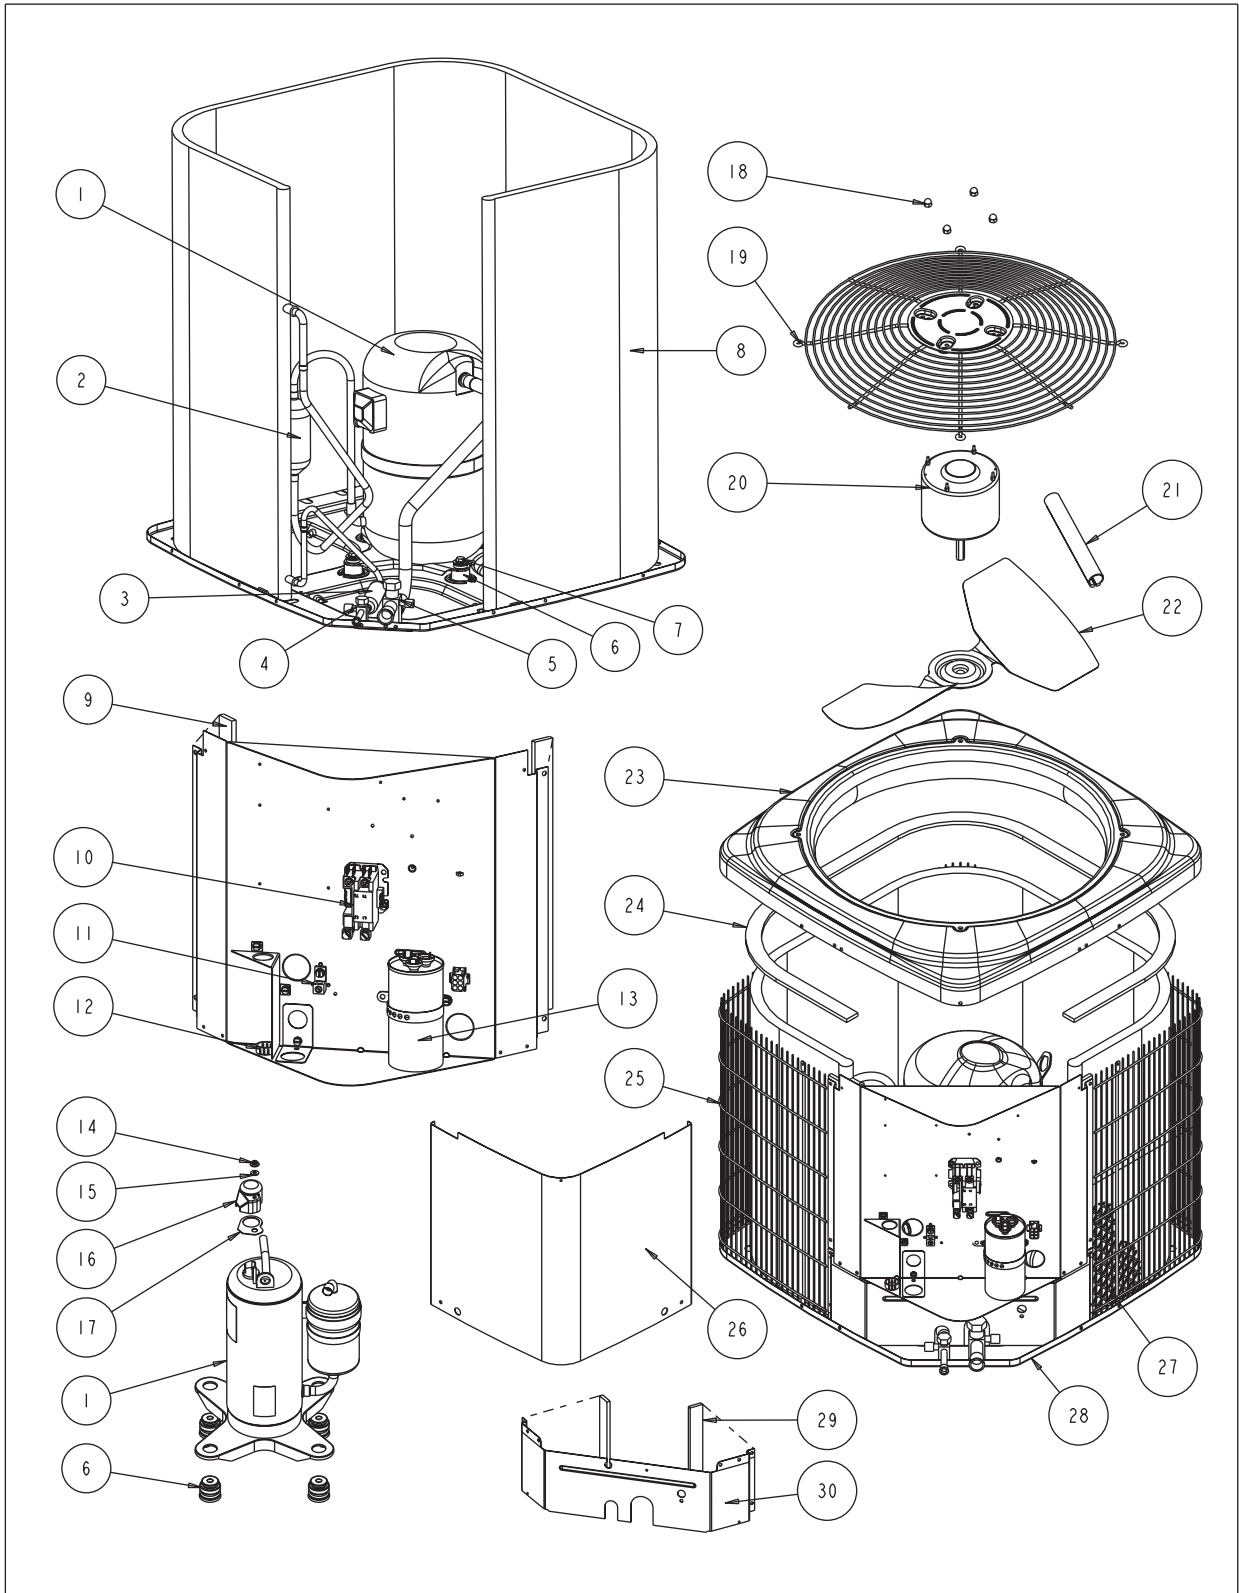

# TCGD SERIES - MICROCHANNEL 13 SEER AIR CONDITIONER - R22 (X-MODEL) (STYLE A)

HVAC SERVICE PARTS

Supersedes:035-22189-001 Rev. B (0908)

035-22189-001 Rev. C (0609)

1 of 2

ITEM	DESCRIPTION	TCGD24S21S2XA
1	Compressor	S1-01504084001
2	Muffler	---
3	Filter Drier	S1-02922156000
4	Base Valve (3/8") (Liquid)	S1-02531899000
5	Base Valve (3/4") (Suction)	S1-02531900000
6	Compressor Mount (Pkg. of 4)	S1-02809519000
7	Compressor Bolt (4 Req'd)	S1-1048-0033
8	Outdoor Coil Assembly	S1-37323897004
9	Foam Strips, Control Box (2 Req'd)	S1-02815490000
10	Contactora (30 amp)	S1-02427531000
11	Lug, Ground	S1-02521798000
12	Relief, Strain	S1-02522638000
13	Dual Capacitor (45/5 MFD)	S1-02425895700
14	Hex Nut, Flange	---
15	Gasket, Flange Nut	---
16	Cover, Terminal	---
17	Gasket, Terminal Cover	---
18	Kit, Motor Mounting (Acorn Nuts)	S1-36390117700
19	Guard, Fan	S1-02642483000
20	Motor, Fan	S1-02435328000
21	Wireway	S1-02815485000
22	Blade, Fan	S1-02637315000
23	Top	S1-07323893001
24	Foam, Outdoor Coil	S1-02815488000
25	Guard, Coil	S1-37327821003
26	Cover, Control Box	S1-07323895001
27	Coil Guard, Plastic Mesh	S1-02642492000
28	Pan, Base	S1-07323894001
29	Foam Strips, Blockoff (2 Req'd)	S1-02815493000
30	Panel, Blockoff	S1-07323898002
31*	Orifice (.059)	S1-02919387010
	Orifice (.061)	S1-02919387003
32*	Bezel Plate	S1-02815487000
33*	Harness, Main Wiring	S1-37320055004
34*	Harness, Compressor	S1-02531884000
35*	Wiring Diagram	167242

&lt;

&lt;

**NOTE:** \*Not ShownNew replacement parts shown in **bold** face type at the first printing of parts list dated 6/09.

Major components and suggested stocking items are shown with shaded item number.