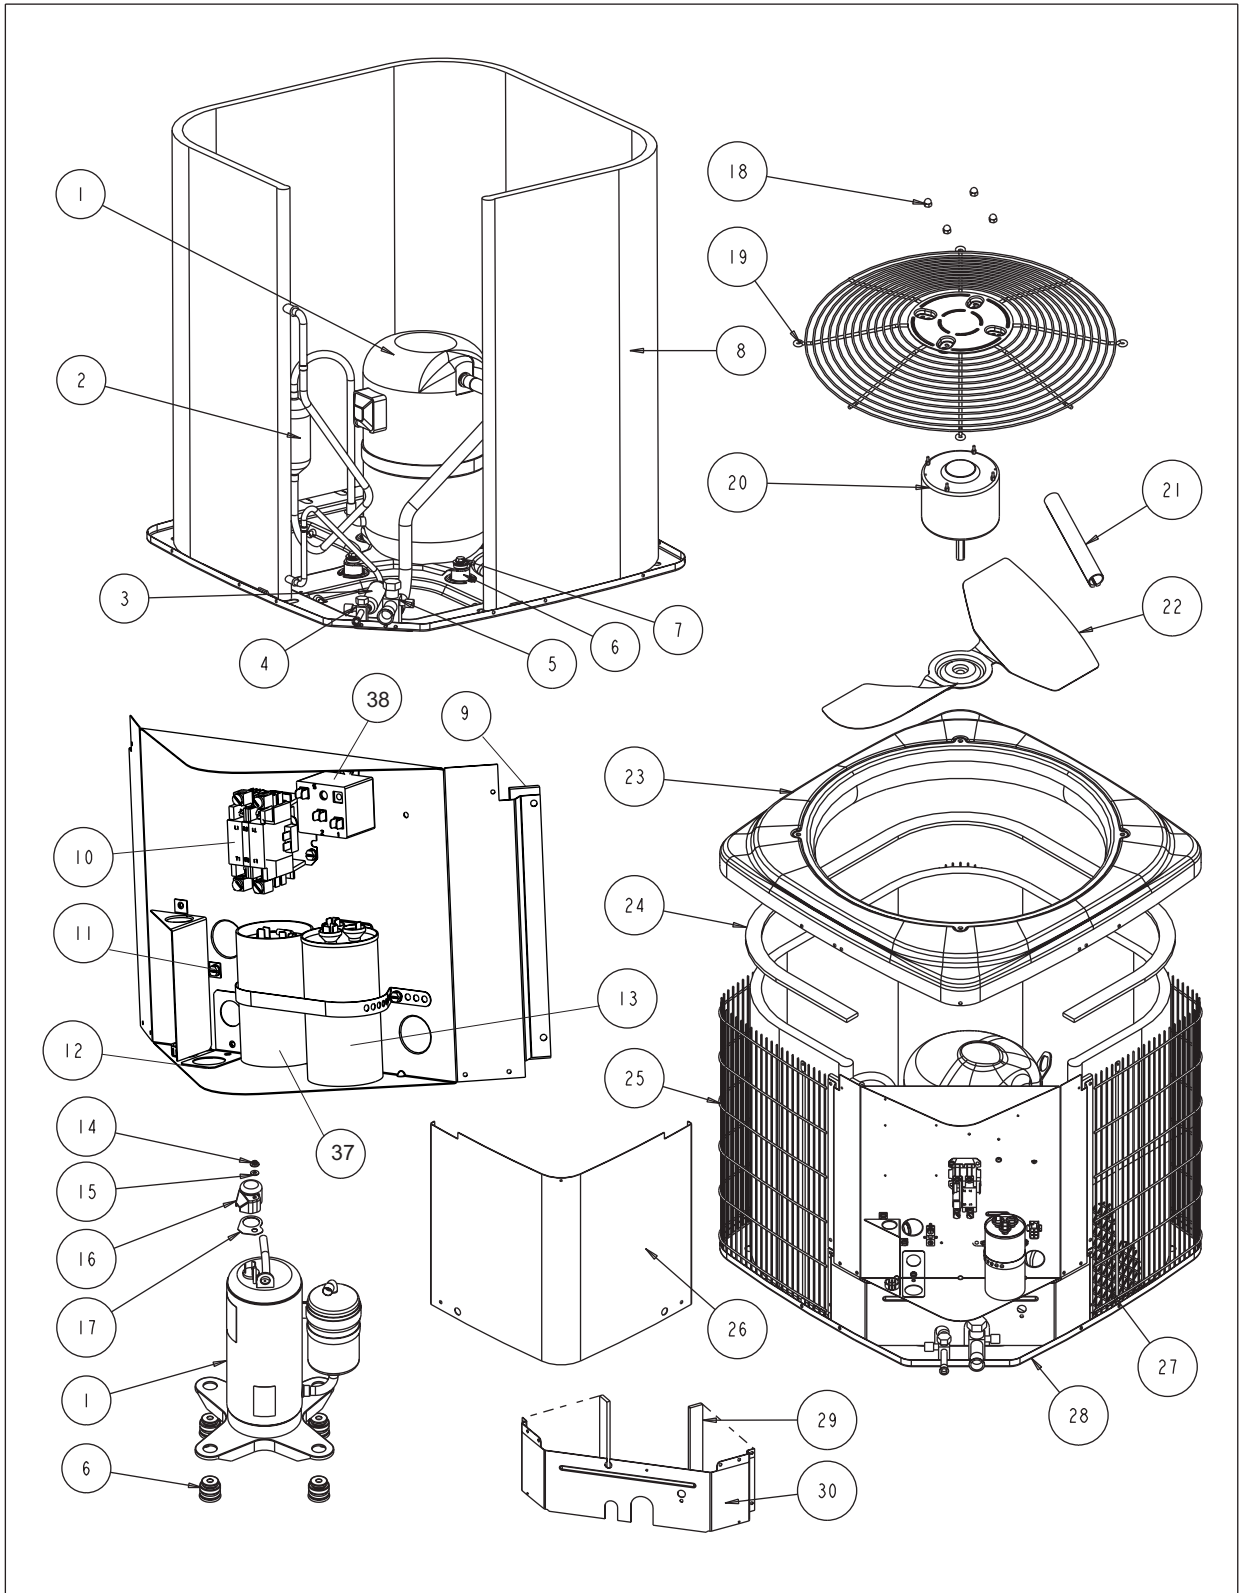

www.Source1Parts.com

HVAC SERVICE PARTS

TCGD SERIES - MICROCHANNEL 13 SEER AIR CONDITIONER - R22 - (X MODEL) WITH FACTORY INSTALLED HARD START (STYLE A)

Supersedes:035-22091-001 Rev. B (1208)

035-22191-001 Rev. C (0609)

1 of 2

ITEM	DESCRIPTION	TCGD24S21S2XHA
1	Compressor	S1-01504084001
2	Muffler	---
3	Filter Drier	S1-02922156000
4	Base Valve (3/8") (Liquid)	S1-02531899000
5	Base Valve (3/4") (Suction)	S1-02531900000
6	Compressor Mount (Pkg. of 4)	S1-9435-1081
7	Compressor Bolt (4 Req'd)	S1-02809519000
8	Outdoor Coil Assembly	S1-37323897004
9	Foam Strips, Control Box (2 Req'd)	S1-02815490000
10	Contacto (30 amp)	S1-02427531000
11	Lug, Ground	S1-02521798000
12	Relief, Strain	S1-02522638000
13	Dual Capacitor (45/5 MFD)	S1-02425895700
14	Hex Nut, Flange	S1-02118373000
15	Gasket, Flange Nut	S1-02814700000
16	Cover, Terminal	S1-02815233000
17	Gasket, Terminal Cover	S1-02815234000
18	Kit, Motor Mounting (Acorn Nuts)	S1-36390117700
19	Guard, Fan	S1-02642483000
20	Motor, Fan	S1-02435328000
21	Wireway	S1-02815485000
22	Blade, Fan	S1-02637315000
23	Top	S1-07323893001
24	Foam, Outdoor Coil	S1-02815488000
25	Guard, Coil	S1-37327821003
26	Cover, Control Box	S1-07323895001
27	Coil Guard, Plastic Mesh	S1-02642492000
28	Pan, Base	S1-07323894001
29	Foam Strips, Blockoff (2 Req'd)	S1-02815493000
30	Panel, Blockoff	S1-07323898002
31*	Orifice (.059)	S1-02919387010
	Orifice (.061)	S1-02919387003
32*	Bezel Plate	S1-02815487000
33*	Harness, Main Wiring	S1-37320055004
34*	Harness, Compressor	S1-02531884000
35*	Wiring Diagram	167242
36		
37	Start Capacitor	S1-02431993000
38	Start Relay	S1-02425391000

<

<

NOTE: *Not ShownNew replacement parts shown in **bold** face type at the first printing of parts list dated 6/09.

Major components and suggested stocking items are shown with shaded item number.

"←" Across from row indicates a change in that row.