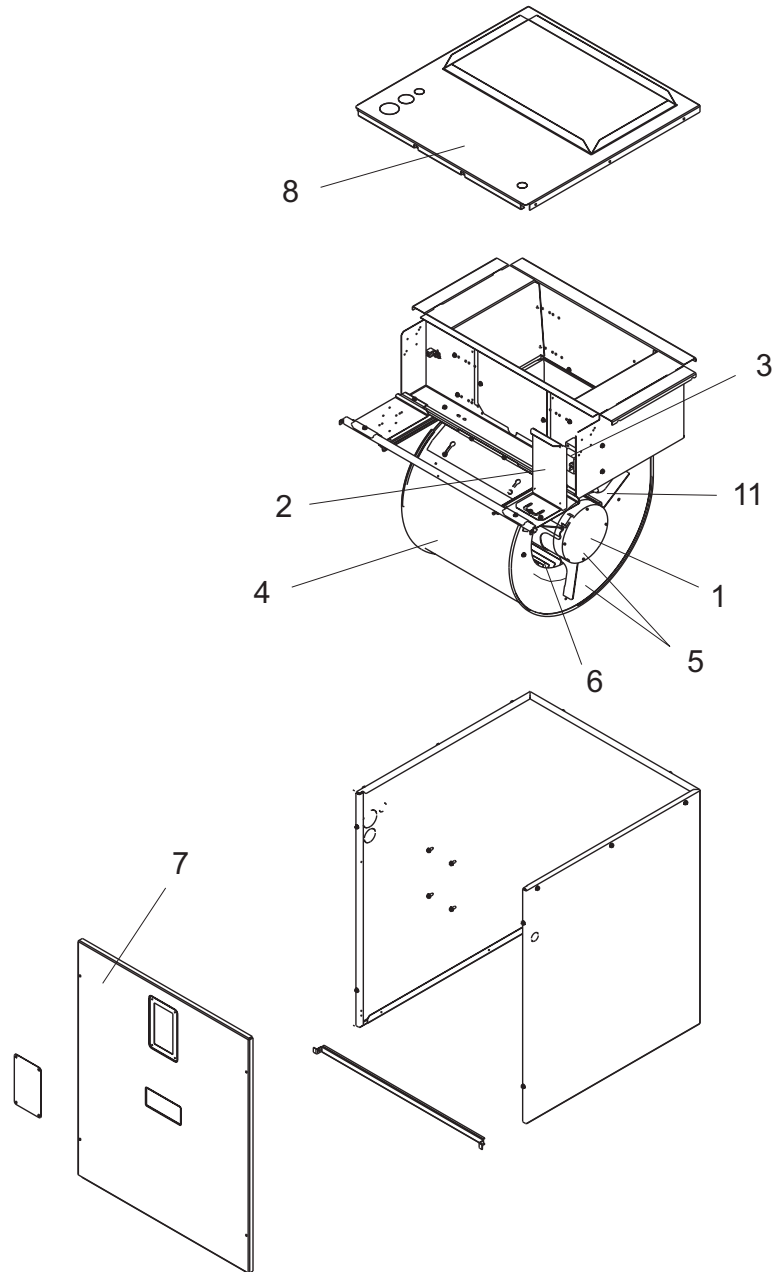

# MV SERIES VARIABLE SPEED MODULAR AIR HANDLER (STYLE H)

Supersedes:035-22249-001 Rev. A (1208)

035-22249-001 Rev. B (0609)

1 of 2

ITEM	DESCRIPTION	MV12BN21H	MV12DN21H	MV16CN21H	MV20DN21H
1	Motor, ECM Blower (Programmed)	S1-02435828000	S1-02435829000	S1-02435830000	S1-02435832000
1A	Motor, ECM Blower (Less ECM Module)	S1-02431940000	S1-02431940000	S1-02431947000	S1-02431941000
1B	Module, ECM (Programmed)	S1-32432013118	S1-32432013119	S1-32432014120	S1-32432015122
2	Control, Fan/Elec Heat	S1-03109157000	S1-03109157000	S1-03109157000	S1-03109157000
3	Transformer	S1-02518452000	S1-02518452000	S1-02518452000	S1-02518452000
4	Housing, Blower (w/Wheel)	S1-02642414000	S1-02642412000	S1-02642412000	S1-02642412000
5	Assembly, Complete Blower	S1-02642415000	S1-02642416000	S1-02642356000	S1-02645692000
6	Wheel, Blower	S1-02642281000	S1-02642199000	S1-02642199000	S1-02642199000
7	Panel, Access (Front)	S1-37323843003	S1-37323843001	S1-37323843002	S1-37323843001
8	Panel, Top	S1-37323831023	S1-37323831004	S1-37323831013	S1-37323831004
9*	Grommet, Motor (3 Req'd)	S1-02814760000	S1-02814760000	S1-02814760000	S1-02814760000
10*	Ferrule, Motor (3 Req'd)	S1-02320541000	S1-02320541000	S1-02320541000	S1-02320541000
11	Mount, Motor	S1-37319831002	S1-37319831002	S1-37319831002	S1-37319831002
12*	Harness, ECM Motor	S1-02539873000	S1-02539873000	S1-02539873000	S1-02539873000
13*	Harness, VSP Motor	S1-02539874000	S1-02539874000	S1-02539874000	S1-02539874000
14	Diagram, Wiring	167076	167076	167076	167076

&lt;

**NOTE:** \*Not ShownNew replacement parts shown in **bold** face type at the first printing of parts list dated 6/09.

Major components and suggested stocking items are shown with shaded item number.