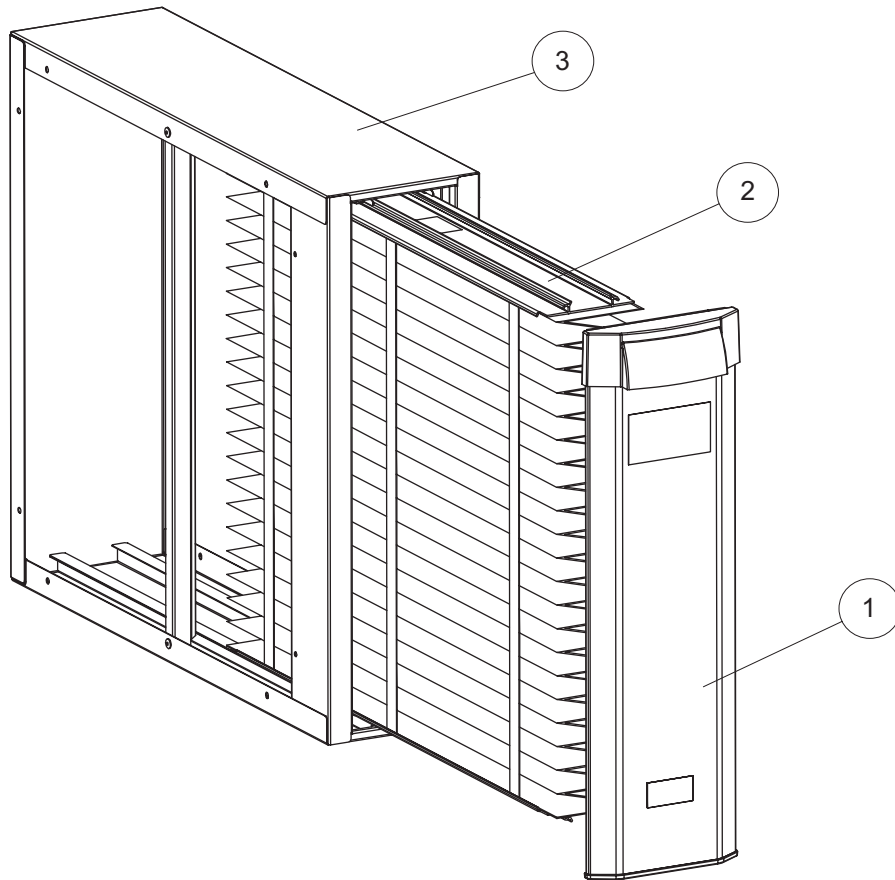

www.Source1Parts.com

PREMIUM WHOLE HOUSE MERV 10 and 13 AIR CLEANERS (STYLE A)

HVAC SERVICE PARTS

Supersedes: 035-22274-001 Rev. A (0409)

035-22274-001 Rev. B (0709)

1 of 2

Figure 1: WHOLE HOUSE MERV 10 AND 13 AIR CLEANERS<

		S1-YM10PAC1625A S1-TM10PAC1625A	S1-YM10PAC2025A S1-TM10PAC2025A	S1-YM13PAC1625A S1-TM13PAC1625A	S1-YM13PAC2025A S1-TM13PAC2025A
ITEM	DESCRIPTION	16" X 25"	20" X 25"	16" X 25"	20" X 25"
1	Replacement Door	S1-4868	S1-4867	S1-4868	S1-4867
2	Replacement Media	S1-AA411	S1-AA211	S1-AA413	S1-AA213
3	Replacement Housing	S1-4866	S1-4865	S1-4866	S1-4865