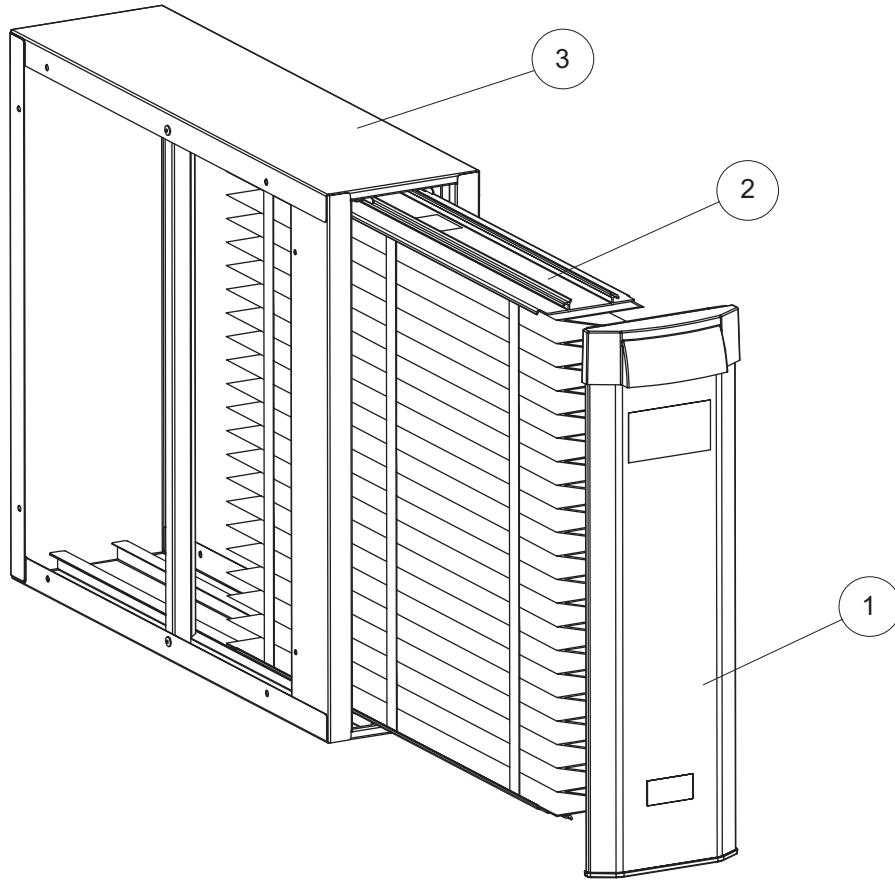

www.Source1Parts.com

PREMIUM WHOLE HOUSE MERV 10 and 13 AIR CLEANERS (STYLE A)

HVAC SERVICE PARTS

Supersedes: 035-22274-001 Rev. B (0709)

035-22274-001 Rev. C (0310)

1 of 2

Figure 1: WHOLE HOUSE MERV 10 AND 13 AIR CLEANERS

		S1-YM10PAC1625A S1-TM10PAC1625A	S1-YM10PAC2020A S1-TM10PAC2020A	S1-YM10PAC2025A S1-TM10PAC2025A	<
ITEM	DESCRIPTION	16" X 25"	20" x 20"	20" X 25"	
1	Replacement Door	S1-4868	S1-4962	S1-4867	
2	Replacment Media	S1-AA411	S1-AA310	S1-AA211	
3	Replacement Housing	S1-4866	S1-4964	S1-4865	