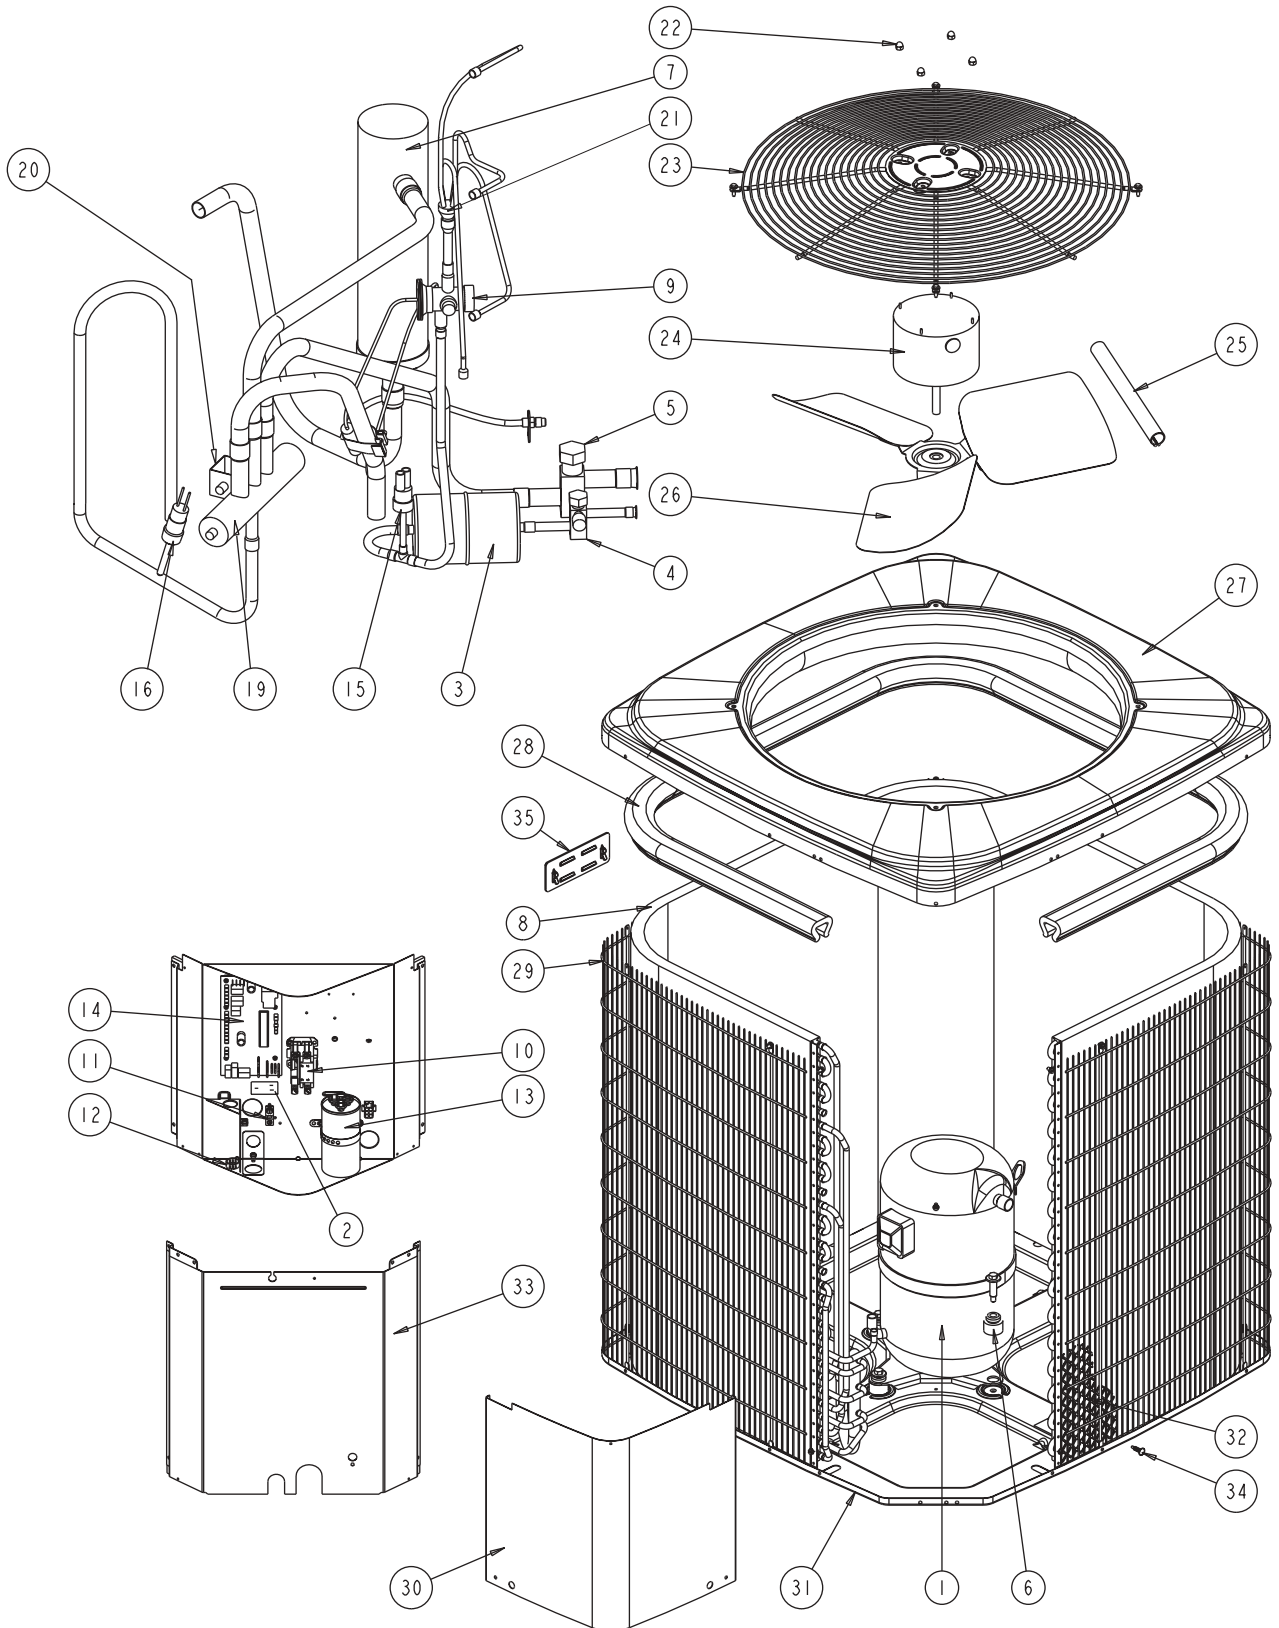

www.Source1Parts.com

HVAC SERVICE PARTS

THGD SERIES - TUBE & FIN 13 SEER HEAT PUMP, 3 PHASE, R-410A (STYLE B)

Supersedes:035-22734-001 Rev. B (0809)

035-22734-001 Rev. C (0610)

1 of 2

ITEM	DESCRIPTION	THGD30S43S1B	THGD36S43S1B	THGD30S44S1B	THGD36S44S1B
1	Compressor	S1-01504154001	S1-01504127001	S1-01504151001	S1-01504128001
2	Fan Relay	---	---	S1-1460-5101	S1-1460-5101
3	Filter Drier	S1-52636219000	S1-52636219000	S1-52636219000	S1-52636219000
4	Base Valve (3/8") (Liquid)	S1-02531899000	S1-02531899000	S1-02531899000	S1-02531899000
5	Base Valve (3/4") (Suction)	S1-02531900000	S1-02531900000	S1-02531900000	S1-02531900000
6	Compressor Mount (Pkg. of 4)	S1-02809519000	S1-02809519000	S1-02809519000	S1-02809519000
7	Accumulator	S1-02634090000	S1-02634090000	S1-02634090000	S1-02634090000
8	Outdoor Coil Assembly	S1-37327847001	S1-37327845005	S1-37327847001	S1-37327845005
9	Valve, TXV	S1-02541339000	S1-02541339000	S1-02541339000	S1-02541339000
10	Contact (30 amp)	S1-02425842700	S1-02425842700	S1-02425842700	S1-02425842700
11	Lug, Ground	S1-02521798000	S1-02521798000	S1-02521798000	S1-02521798000
12	Relief, Strain	S1-02509080000	S1-02509080000	S1-02509080000	S1-02509080000
13	Run Capacitor (5 MFD)	S1-02420062700	S1-02420062700	S1-02420062700	S1-02420062700
14	Board, Defrost Control	S1-33101975102	S1-33101975102	S1-33101975102	S1-33101975102
15	Pressure Switch, Low	S1-02541264000	S1-02541264000	S1-02541264000	S1-02541264000
16	Pressure Switch, High	S1-02535359000	S1-02535359000	S1-02535359000	S1-02535359000
17*	Sensor, Temperature (Coil)	S1-03101276000	S1-03101276000	S1-03101276000	S1-03101276000
18*	Sensor, Temperature (Ambient)	S1-02532701016	S1-02532701016	S1-02532701016	S1-02532701016
19	Valve, Reversing	S1-02538945000	S1-02538945000	S1-02538945000	S1-02538945000
20	Solenoid Coil, Reversing Valve	S1-02538948000	S1-02538948000	S1-02538948000	S1-02538948000
21	Assembly, Distributor	S1-02533424235	S1-02533424234	S1-02533424235	S1-02533424234
22	Kit, Motor Mounting (Acorn Nuts)	S1-36390117700	S1-36390117700	S1-36390117700	S1-36390117700
23	Guard, Fan	S1-02642586000	S1-02642586000	S1-02642586000	S1-02642586000
24	Motor, Fan	S1-02435328000	S1-02427596700	S1-02427534000	S1-02427534000
25	Wireway	S1-02815864000	S1-02815864000	S1-02815864000	S1-02815864000
26	Blade, Fan	S1-02646400000	S1-02642434000	S1-02635436000	S1-02642434000
27	Top	S1-07327844001	S1-07327844001	S1-07327844001	S1-07327844001
28	Foam, Outdoor Coil	S1-02815863000	S1-02815863000	S1-02815863000	S1-02815863000
29	Guard, Coil	S1-07327846007	S1-07327846008	S1-07327846007	S1-07327846008
30	Cover, Control Box	S1-07323895002	S1-07323895002	S1-07323895002	S1-07323895002
31	Pan, Base	S1-07327844002	S1-07327844002	S1-07327844002	S1-07327844002
32	Coil Guard, Plastic Mesh	S1-02815240000	S1-02714733000	S1-02815240000	S1-02714733000
33	Panel, Blockoff	S1-07327832003	S1-07327808001	S1-07327832003	S1-07327808001
34	Fastener, Push-in (6 Req'd)	S1-02118381000	S1-02118381000	S1-02118381000	S1-02118381000
35	Plate, Bezel	S1-02815487000	S1-02815487000	S1-02815487000	S1-02815487000
36*	Harness, Reversing Valve	S1-02531923000	S1-02531923000	S1-02531923000	S1-02531923000
37*	Harness, Compressor	S1-02541385000	S1-02541385000	S1-02541385000	S1-02541385000
38*	Harness, Solenoid Coil	S1-1456-9771	S1-1456-9771	S1-1456-9771	S1-1456-9771
39*	Wiring Diagram	407154	407154	407154	407154
40*	Harness, Wire	S1-37326955005	S1-37326955005	S1-02541382000	S1-02541382000
41*	Harness, Main Wiring	S1-37320055004	S1-37320055004	S1-02541383000	S1-02541383000
42	Harness, Fan	---	---	S1-02541384000	S1-02541384000
43	Orifice, Refrigerant (.063)	S1-02919387015	---	S1-02919387015	---
	Orifice, Refrigerant (.071)	---	S1-02919387029	---	S1-02919387029