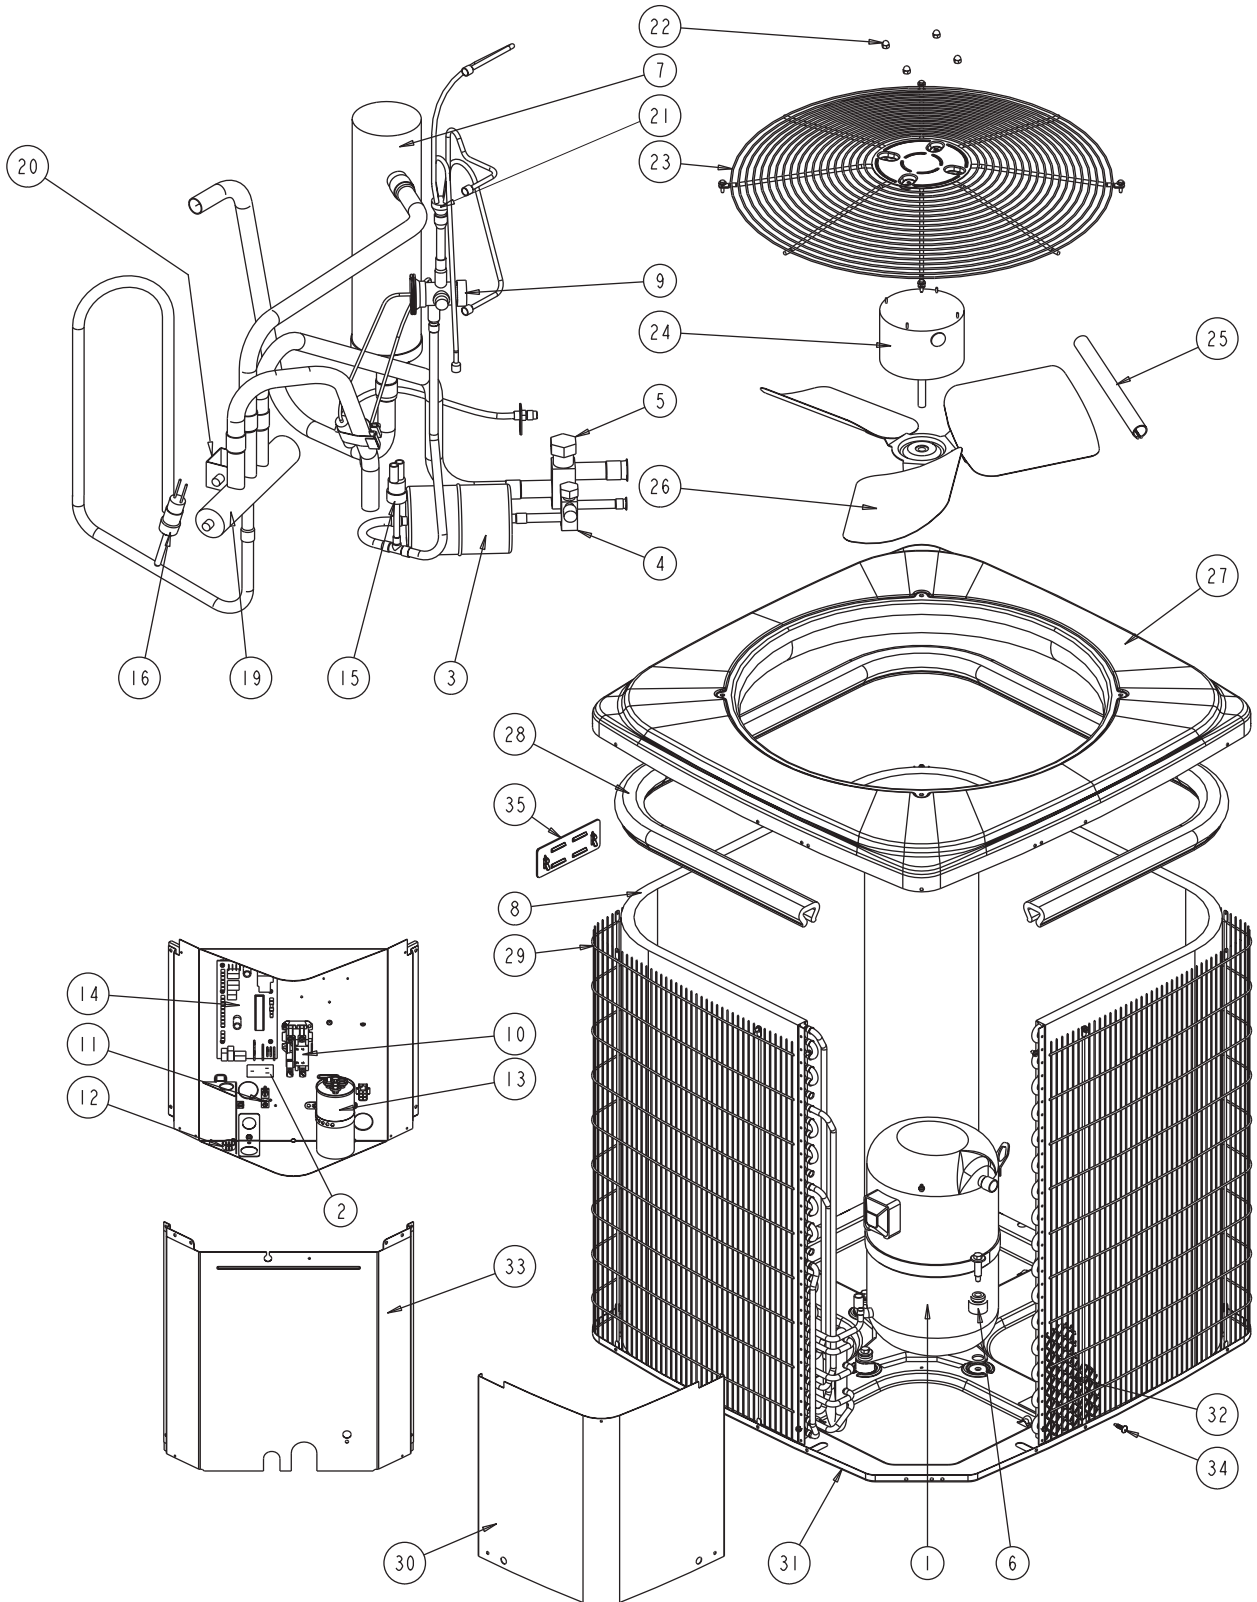

www.Source1Parts.com

THGD SERIES - TUBE & FIN 13 SEER HEAT PUMP, 3 PHASE - R410A 2ND GENERATION (STYLE A)

HVAC SERVICE PARTS

Supersedes:Nothing

035-22737-001 Rev. A (0609)

1 of 2

ITEM	DESCRIPTION	THGD48S43S2A	THGD48S44S2A <
1	Compressor	S1-01504182001	S1-01504186001
2	Fan Relay	---	S1-1460-5101
3	Filter Drier	S1-52636219000	S1-52636219000
4	Base Valve (3/8") (Liquid)	S1-02531899000	S1-02531899000
5	Base Valve (7/8") (Suction)	S1-02531901000	S1-02531901000
6	Compressor Mount (Pkg. of 4)	S1-02809519000	S1-02809519000
7	Accumulator	S1-02635441000	S1-02635441000
8	Outdoor Coil Assembly	S1-37327890001	S1-37327890001
9	Valve, TXV	S1-02541339000	S1-02541339000
10	Contactora (30 amp)	S1-02425842700	S1-02425842700
11	Lug, Ground	S1-02521798000	S1-02521798000
12	Relief, Strain	S1-02509080000	S1-02509080000
13	Run Capacitor (5 MFD)	S1-02420062700	S1-02420062700
14	Board, Defrost Control	S1-33101975102	S1-33101975102
15	Pressure Switch, Low	S1-02541264000	S1-02541264000
16	Pressure Switch, High	S1-02535359000	S1-02535359000
17*	Sensor, Temperature (Coil)	S1-03101276000	S1-03101276000
18*	Sensor, Temperature (Ambient)	S1-02532701016	S1-02532701016
19	Valve, Reversing	S1-02538946000	S1-02538946000
20	Solenoid Coil, Reversing Valve	S1-02538948000	S1-02538948000
21	Assembly, Distributor	S1-02533424234	S1-02533424234
	Assembly, Distributor w/TXV	S1-02541447000	S1-02541447000
22	Kit, Motor Mounting (Acorn Nuts)	S1-36390117700	S1-36390117700
23	Guard, Fan	S1-02642586000	S1-02642586000
24	Motor, Fan	S1-02435819000	S1-02427534000
25	Wireway	S1-02815864000	S1-02815864000
26	Blade, Fan	S1-02642434000	S1-02642434000
27	Top	S1-07327844001	S1-07327844001
28	Foam, Outdoor Coil	S1-02815863000	S1-02815863000
29	Guard, Coil	S1-07327846008	S1-07327846008
30	Cover, Control Box	S1-07323895002	S1-07323895002
31	Pan, Base	S1-07327844002	S1-07327844002
32	Coil Guard, Plastic Mesh	S1-02814733000	S1-02814733000
33	Panel, Blockoff	S1-07327808001	S1-07327808001
34	Fastener, Push-in (6 Req'd)	S1-02118381000	S1-02118381000
35	Plate, Bezel	S1-02815487000	S1-02815487000
36*	Harness, Reversing Valve	S1-02531923000	S1-02531923000
37*	Harness, Compressor	S1-02541385000	S1-02541385000
38*	Harness (Low Voltage)	S1-02541006000	S1-02541382000
39*	Wiring Diagram	331677	331677
40*	Harness, Wire	S1-37326955005	S1-02541382000
41*	Harness, Main Wiring	S1-37320055004	S1-02541383000
42*	Harness, Fan	---	S1-02541384000
43*	Orifice, Refrigerant (.081)	S1-02919387012	S1-02919387012
	Orifice, Refrigerant (.078)	S1-02919387006	S1-02919387006
44*	Muffler w/Check Valve	S1-02209077000	S1-02209077000