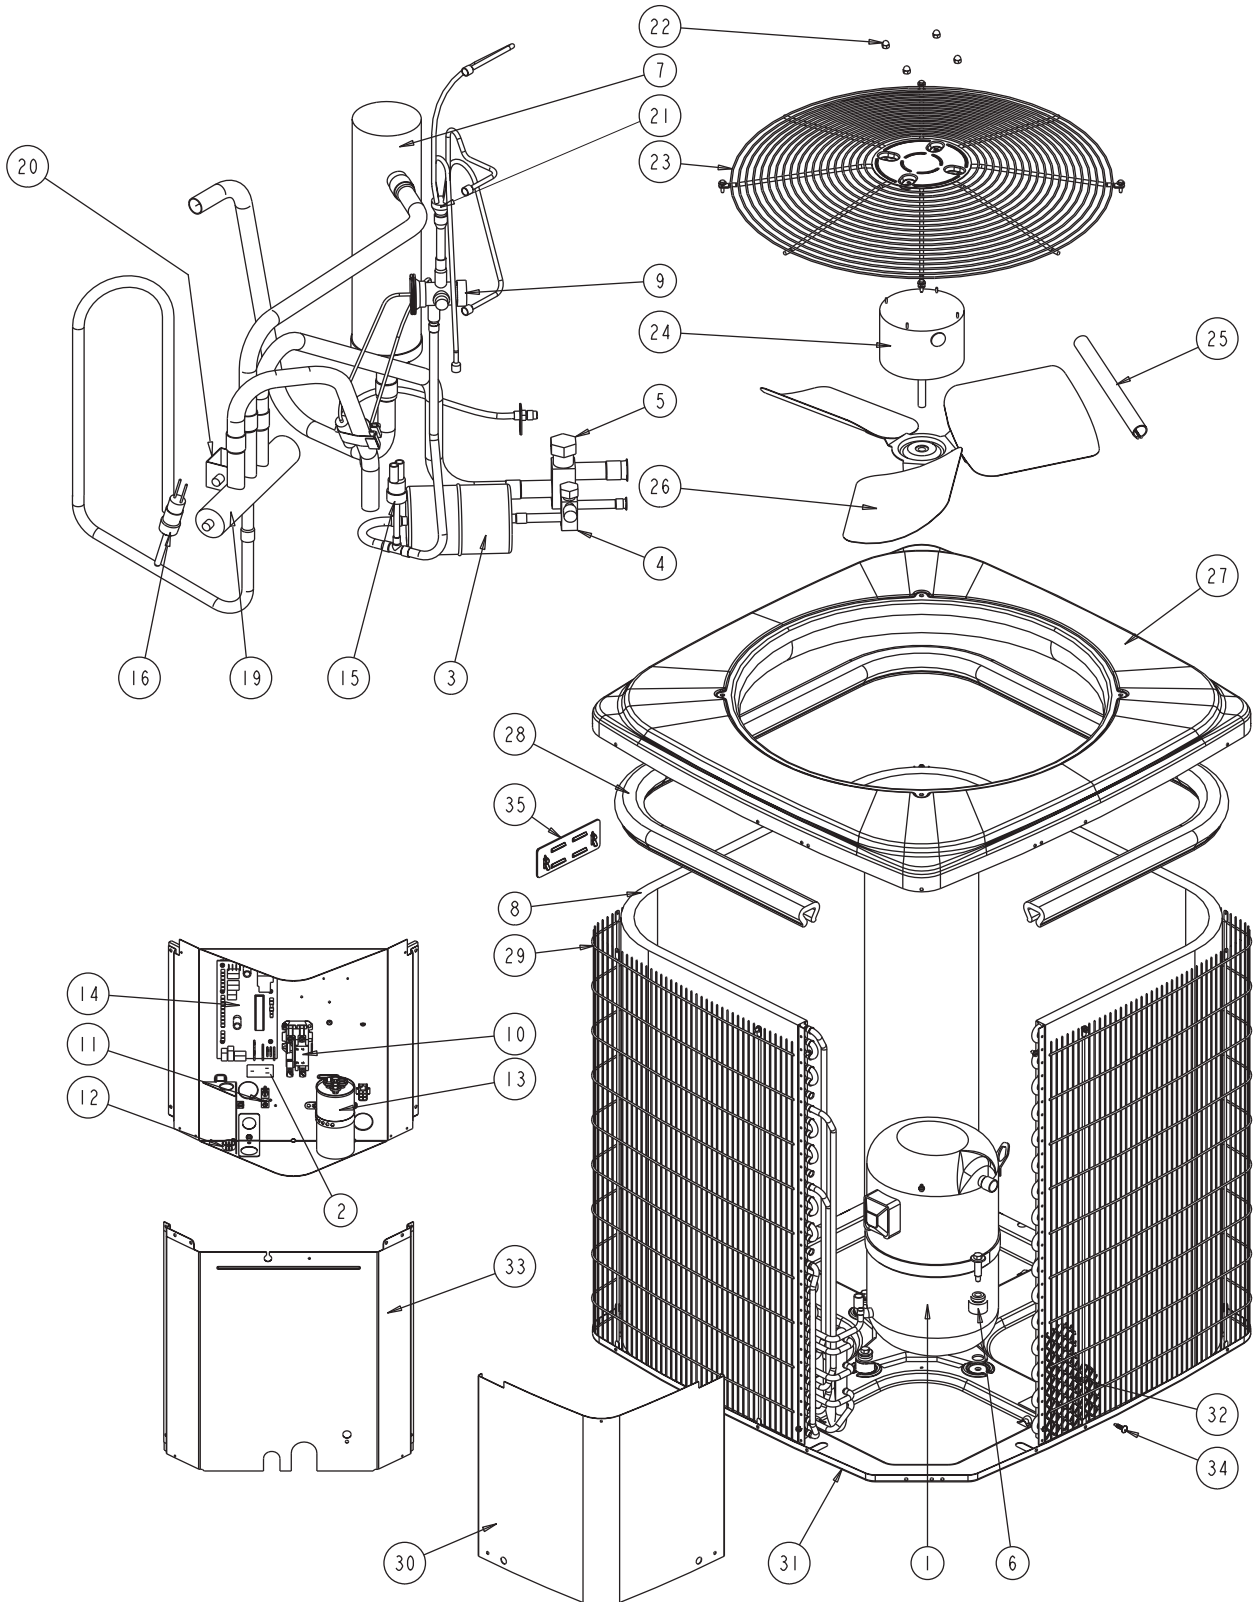

www.Source1Parts.com

THGD SERIES - TUBE & FIN 13 SEER HEAT PUMP, 3 PHASE - R410A 2ND GENERATION (STYLE A)

HVAC SERVICE PARTS

Supersedes: Nothing

035-22737-001 Rev. A (0609)

1 of 2

ITEM	DESCRIPTION	THGD48S43S2A	THGD48S44S2A <
1	Compressor	S1-01504182001	S1-01504186001
2	Fan Relay	---	S1-1460-5101
3	Filter Drier	S1-52636219000	S1-52636219000
4	Base Valve (3/8") (Liquid)	S1-02531899000	S1-02531899000
5	Base Valve (7/8") (Suction)	S1-02531901000	S1-02531901000
6	Compressor Mount (Pkg. of 4)	S1-02809519000	S1-02809519000
7	Accumulator	S1-02635441000	S1-02635441000
8	Outdoor Coil Assembly	S1-37327890001	S1-37327890001
9	Valve, TXV	S1-02541339000	S1-02541339000
10	Contactora (30 amp)	S1-02425842700	S1-02425842700
11	Lug, Ground	S1-02521798000	S1-02521798000
12	Relief, Strain	S1-02509080000	S1-02509080000
13	Run Capacitor (5 MFD)	S1-02420062700	S1-02420062700
14	Board, Defrost Control	S1-33101975102	S1-33101975102
15	Pressure Switch, Low	S1-02541264000	S1-02541264000
16	Pressure Switch, High	S1-02535359000	S1-02535359000
17*	Sensor, Temperature (Coil)	S1-03101276000	S1-03101276000
18*	Sensor, Temperature (Ambient)	S1-02532701016	S1-02532701016
19	Valve, Reversing	S1-02538946000	S1-02538946000
20	Solenoid Coil, Reversing Valve	S1-02538948000	S1-02538948000
21	Assembly, Distributor	S1-02533424234	S1-02533424234
	Assembly, Distributor w/TXV	S1-02541447000	S1-02541447000
22	Kit, Motor Mounting (Acorn Nuts)	S1-36390117700	S1-36390117700
23	Guard, Fan	S1-02642586000	S1-02642586000
24	Motor, Fan	S1-02435819000	S1-02427534000
25	Wireway	S1-02815864000	S1-02815864000
26	Blade, Fan	S1-02642434000	S1-02642434000
27	Top	S1-07327844001	S1-07327844001
28	Foam, Outdoor Coil	S1-02815863000	S1-02815863000
29	Guard, Coil	S1-07327846008	S1-07327846008
30	Cover, Control Box	S1-07323895002	S1-07323895002
31	Pan, Base	S1-07327844002	S1-07327844002
32	Coil Guard, Plastic Mesh	S1-02814733000	S1-02814733000
33	Panel, Blockoff	S1-07327808001	S1-07327808001
34	Fastener, Push-in (6 Req'd)	S1-02118381000	S1-02118381000
35	Plate, Bezel	S1-02815487000	S1-02815487000
36*	Harness, Reversing Valve	S1-02531923000	S1-02531923000
37*	Harness, Compressor	S1-02541385000	S1-02541385000
38*	Harness (Low Voltage)	S1-02541006000	S1-02541382000
39*	Wiring Diagram	331677	331677
40*	Harness, Wire	S1-37326955005	S1-02541382000
41*	Harness, Main Wiring	S1-37320055004	S1-02541383000
42*	Harness, Fan	---	S1-02541384000
43*	Orifice, Refrigerant (.081)	S1-02919387012	S1-02919387012
	Orifice, Refrigerant (.078)	S1-02919387006	S1-02919387006
44*	Muffler w/Check Valve	S1-02209077000	S1-02209077000