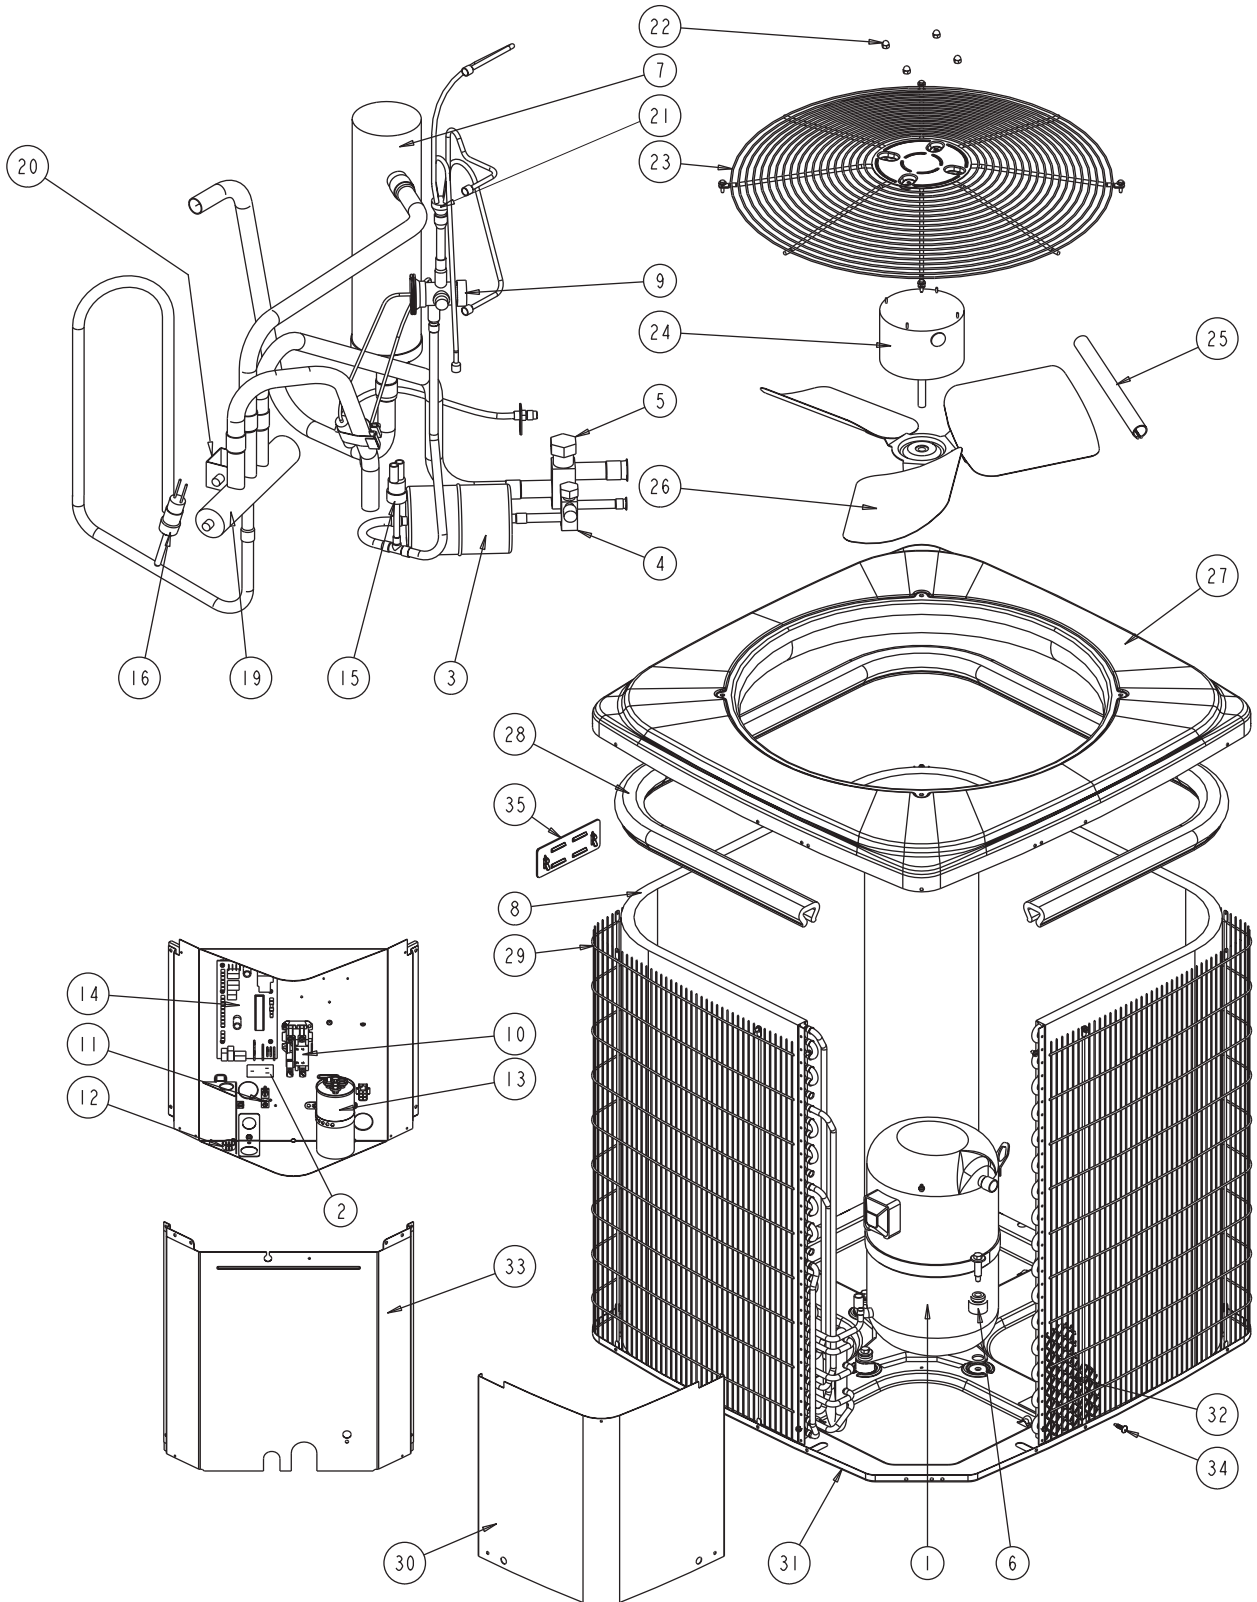

www.Source1Parts.com

GHGD SERIES - TUBE & FIN 13 SEER HEAT PUMP, 3 PHASE, R-410A 2ND GENERATION (STYLE A)

HVAC SERVICE PARTS

Supersedes: Nothing

035-22738-001 Rev. A (0609)

1 of 2

ITEM	DESCRIPTION	GHGD48S43S2A	GHGD48S44S2A <
1	Compressor	S1-01504182001	S1-01504186001
2	Fan Relay	---	S1-1460-5101
3	Filter Drier	S1-52636219000	S1-52636219000
4	Base Valve (3/8") (Liquid)	S1-02531899000	S1-02531899000
5	Base Valve (7/8") (Suction)	S1-02531901000	S1-02531901000
6	Compressor Mount (Pkg. of 4)	S1-02809519000	S1-02809519000
7	Accumulator	S1-02635441000	S1-02635441000
8	Outdoor Coil Assembly	S1-37327890001	S1-37327890001
9	Valve, TXV	S1-02541339000	S1-02541339000
10	Contactora (30 amp)	S1-02425842700	S1-02425842700
11	Lug, Ground	S1-02521798000	S1-02521798000
12	Relief, Strain	S1-02509080000	S1-02509080000
13	Run Capacitor (5 MFD)	S1-02420062700	S1-02420062700
14	Board, Defrost Control	S1-33101975102	S1-33101975102
15	Pressure Switch, Low	S1-02541264000	S1-02541264000
16	Pressure Switch, High	S1-02535359000	S1-02535359000
17*	Sensor, Temperature (Coil)	S1-03101276000	S1-03101276000
18*	Sensor, Temperature (Ambient)	S1-02532701016	S1-02532701016
19	Valve, Reversing	S1-02538946000	S1-02538946000
20	Solenoid Coil, Reversing Valve	S1-02538948000	S1-02538948000
21	Assembly, Distributor	S1-02533424234	S1-02533424234
	Assembly, Distributor w/ TXV	S1-02541447000	S1-02541447000
22	Kit, Motor Mounting (Acorn Nuts)	S1-36390117700	S1-36390117700
23	Guard, Fan	S1-02642587000	S1-02642587000
24	Motor, Fan	S1-02435819000	S1-02427534000
25	Wireway	S1-02815864000	S1-02815864000
26	Blade, Fan	S1-02642434000	S1-02642434000
27	Top	S1-07327844001	S1-07327844001
28	Foam, Outdoor Coil	S1-02815863000	S1-02815863000
29	Guard, Coil	S1-07327846004	S1-07327846004
30	Cover, Control Box	S1-07323895002	S1-07323895002
31	Pan, Base	S1-07327844002	S1-07327844002
32	Coil Guard, Plastic Mesh	S1-02814733000	S1-02814733000
33	Panel, Blockoff	S1-07327808001	S1-07327808001
34	Fastener, Push-in (6 Req'd)	S1-02118381000	S1-02118381000
35	Plate, Bezel	S1-02815487000	S1-02815487000
36*	Harness, Reversing Valve	S1-02531923000	S1-02531923000
37*	Harness, Compressor	S1-02541385000	S1-02541385000
38*	Harness, Low Voltage	S1-02541006000	S1-02541382000
39*	Wiring Diagram	331677	331677
40*	Harness, Wire	S1-37326955005	S1-02541382000
41*	Harness, Main Wiring	S1-37320055004	S1-02541383000
42*	Harness, Fan	---	S1-02541384000
43*	Orifice, Refrigerant (.081)	S1-02919387012	S1-02919387012
	Orifice, Refrigerant (.078)	S1-02919387006	S1-02919387006
44*	Muffler w/Check Valve	S1-02209077000	S1-02209077000