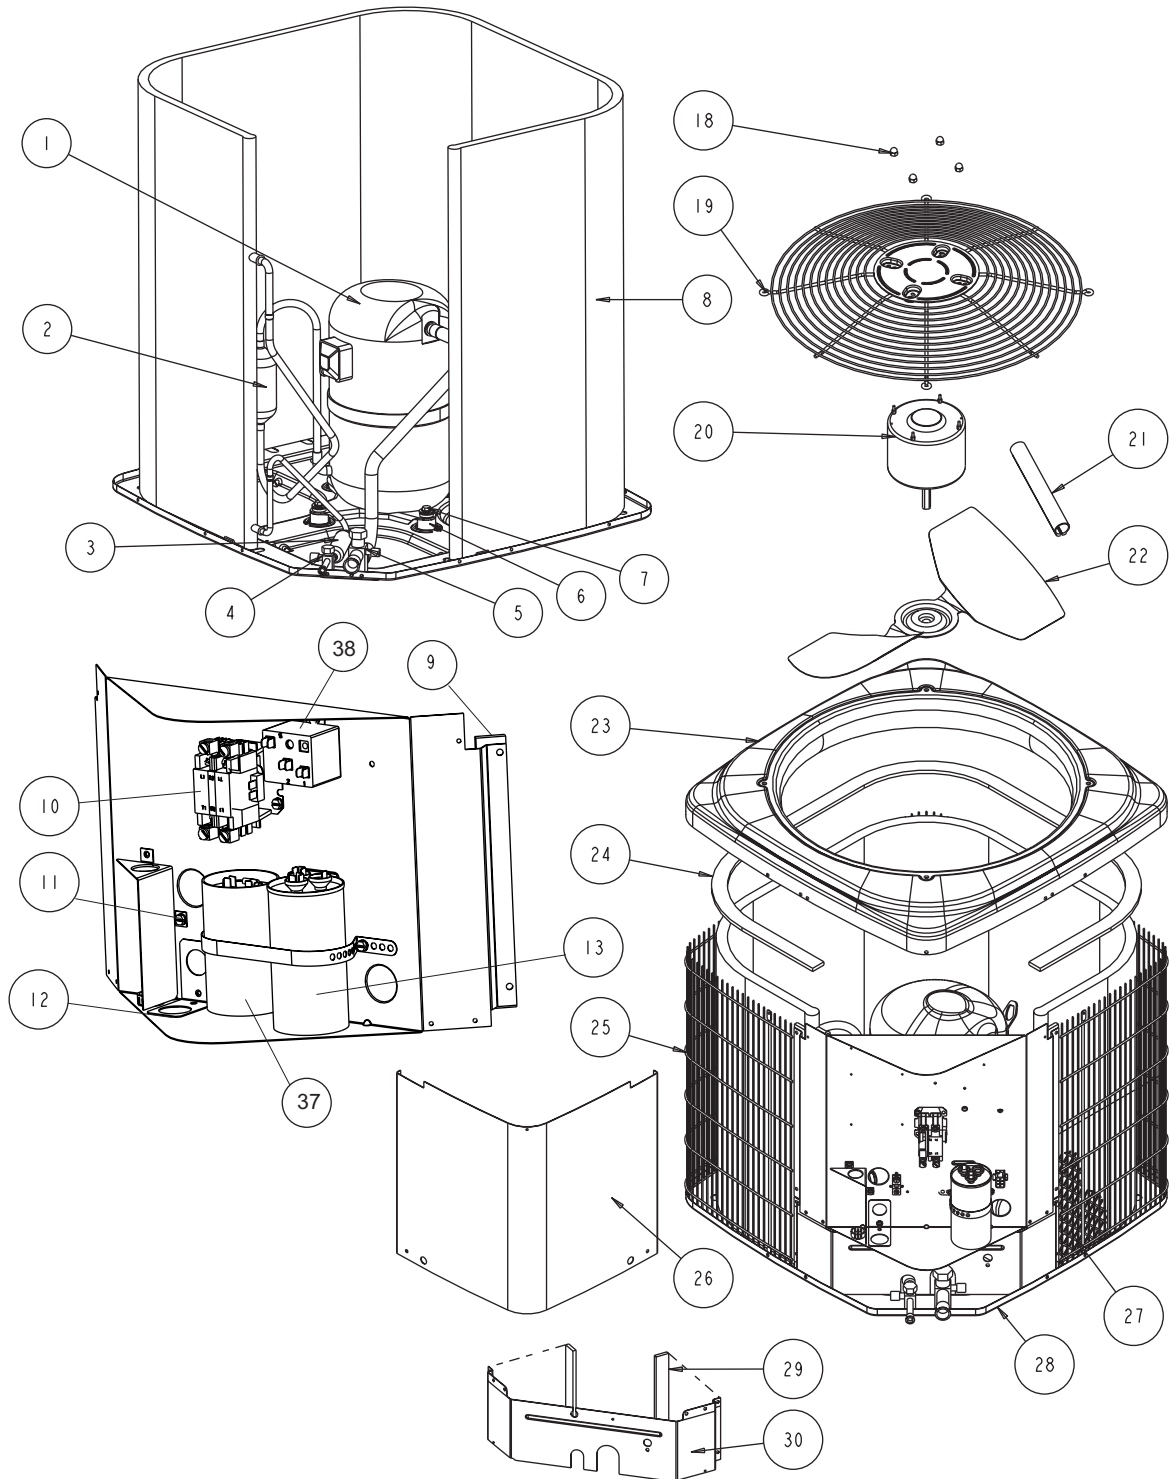

www.Source1Parts.com

HVAC SERVICE PARTS

TCGD SERIES - MICROCHANNEL 13 SEER AIR CONDITIONER - R22

"X" MODELS WITH & WITHOUT HARD START KITS (STYLE A)

Supersedes: Nothing

035-22740-001 Rev. A (0609)

1 of 2

ITEM	DESCRIPTION	TCGD18S21S2XA	TCGD18S21S2XHA <
1	Compressor	S1-01504086001	S1-01504086001
2	Muffler	---	---
3	Filter Drier	S1-02922156000	S1-02922156000
4	Base Valve (3/8") (Liquid)	S1-02531899000	S1-02531899000
5	Base Valve (3/4") (Suction)	S1-02531900000	S1-02531900000
6	Compressor Mount (4 Req'd)	S1-02809519000	S1-02809519000
7	Compressor Bolt (4 Req'd)	S1-1048-0033	S1-1048-0033
8	Outdoor Coil Assembly	S1-37327820001	S1-37327820001
9	Foam Strips, Control Box (2 Req'd)	S1-02815490000	S1-02815490000
10	Contactora (30 amp)	S1-02427531000	S1-02427531000
11	Lug, Ground	S1-02521798000	S1-02521798000
12	Relief, Strain	S1-02522638000	S1-02522638000
13	Dual Capacitor (35/5 MFD)	S1-02423998700	S1-02423998700
14			
15*	Screws, #10 x 3/4" lg. (Black)	S1-02118397000	S1-02118397000
16*	Screws, #10 x 3/8" lg. (Black)	S1-02118396000	S1-02118396000
17*	Mount, Rubber (Coil) (6 Req'd)	S1-02815500000	S1-02815500000
18	Kit, Motor Mounting (Acorn Nuts)	S1-36390117700	S1-36390117700
19	Guard, Fan	S1-02642483000	S1-02642483000
20	Motor, Fan	S1-02435710000	S1-02435710000
21	Wireway	S1-02815877000	S1-02815877000
22	Blade, Fan	S1-02637314000	S1-02637314000
23	Top	S1-07323893001	S1-07323893001
24	Foam, Outdoor Coil	S1-02815508000	S1-02815508000
25	Guard, Coil	S1-37327821003	S1-37327821003
26	Cover, Control Box	S1-07323895001	S1-07323895001
27	Coil Guard, Plastic Mesh	S1-02642492000	S1-02642492000
28	Pan, Base	S1-07323894001	S1-07323894001
29	Foam Strips, Blockoff (2 Req'd)	S1-02815493000	S1-02815493000
30	Panel, Blockoff	S1-07323898002	S1-07323898002
31*	Orifice (.052)	S1-02211503000	S1-02211503000
32*	Bezel Plate	S1-02815487000	S1-02815487000
33*	Harness, Main Wiring	S1-37320055004	S1-37320055004
34*	Harness, Compressor	S1-02531884000	S1-02531884000
35*	Wiring Diagram	167242	167242
36*	Fastener, Push-In (4 Req'd)	S1-02118381000	S1-02118381000
37	Start Capacitor	---	S1-02425071700
38	Start Relay	---	S1-02425184000