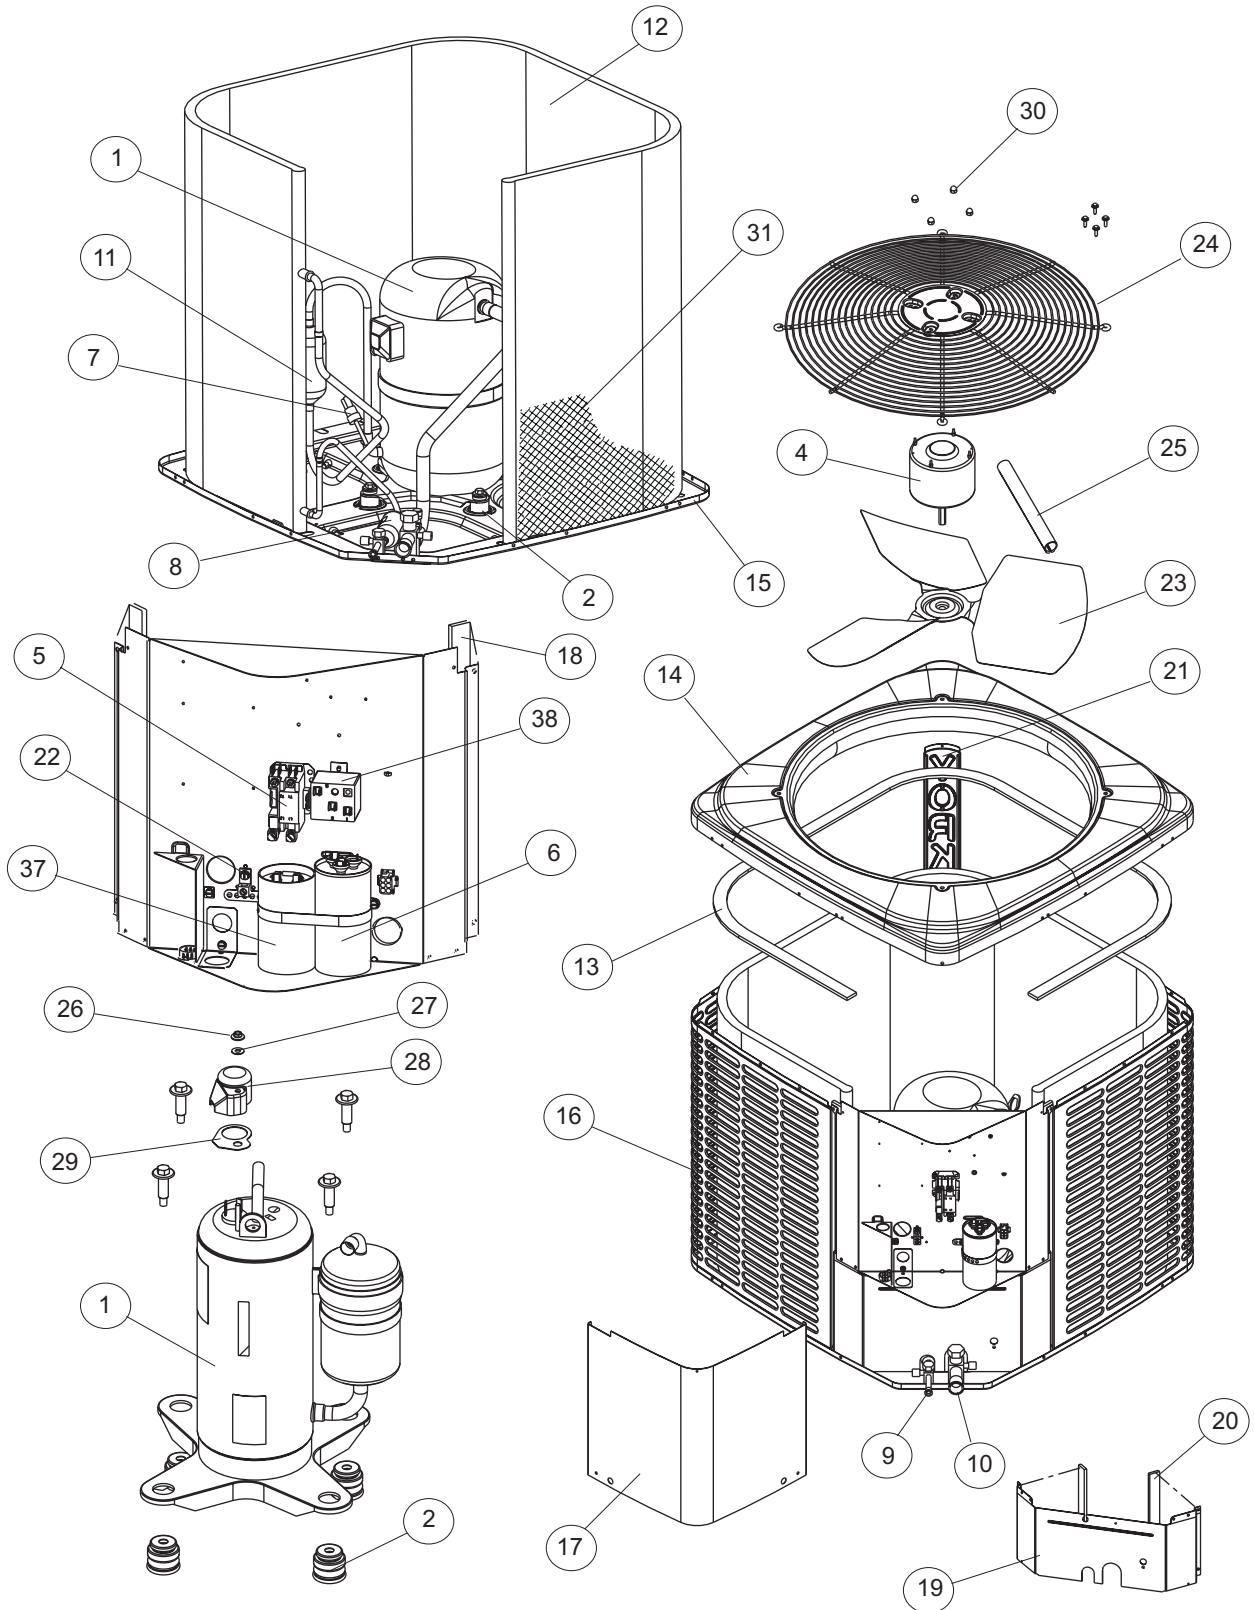

www.Source1Parts.com

TCJD SERIES - MICROCHANNEL 13 SEER AIR CONDITIONER W/FACTORY HARD START R-410A, 3RD GENERATION (STYLE A)

HVAC SERVICE PARTS

Supersedes: Nothing

035-22782-001 Rev. A (0909)

1 of 4

ITEM	DESCRIPTION	TCJD18S41S3HA	TCJD24S41S3HA	TCJD30S41S3HA	TCJD36S41S3HA <
1	Compressor	S1-01504075004	S1-01504076004	S1-01504077004	S1-01504078004
2	Compressor Mount (Pkg. of 4)	S1-02813397000	S1-02809519000	S1-02809519000	S1-02809519000
3*	Harness, Compressor	---	S1-02531884000	S1-02531884000	S1-02531884000
4	Motor, Fan	S1-02435710000	S1-02435328000	S1-02426020700	S1-02435819000
5	Contactora (30 amp)	S1-02427531000	S1-02427531000	S1-02427531000	S1-02427531000
6	Dual Capacitor (35/5 MFD)	S1-02423998700	S1-02423998700	S1-02423998700	---
	Dual Capacitor (40/5 MFD)	---	---	---	S1-02425893700
7	Pressure Switch (High)	S1-02535359000	S1-02535359000	S1-02535359000	S1-02535359000
8	Filter Drier	S1-02922195000	S1-02922195000	S1-02922195000	S1-02922195000
9	Base Valve (3/8") (Liquid)	S1-02531899000	S1-02531899000	S1-02531899000	S1-02531899000
10	Base Valve (3/4") (Suction)	S1-02531900000	S1-02531900000	S1-02531900000	S1-02531900000
11	Muffler	---	---	---	---
12	Outdoor Coil Assembly	S1-37327820001	S1-37327820001	S1-37327820001	S1-37327820002
13	Foam, Outdoor Coil	S1-02815508000	S1-02815508000	S1-02815508000	S1-02815508000
14	Top	S1-07327834001	S1-07327834001	S1-07327834001	S1-07327834002
15	Pan, Base	S1-07323894001	S1-07323894001	S1-07323894001	S1-07323894002
16	Guard Coil, Panel (2 Req'd)	S1-07327906001	S1-07327906001	S1-07327906001	S1-07327906002
17	Cover, Control Box	S1-07327837001	S1-07327837001	S1-07327837001	S1-07327837001
18	Foam Strips, Control Box (2 Req'd)	S1-02815490000	S1-02815490000	S1-02815490000	S1-02815490000
19	Panel, Block-off	S1-07327836001	S1-07327836001	S1-07327836001	
20	Foam Strips, Block-off (2 Req'd)	S1-02815493000	S1-02815493000	S1-02815493000	S1-02815493000
21	Post, Corner	S1-07327835003	S1-07327835003	S1-07327835003	S1-07327835003
22	Lug, Ground	S1-02521798000	S1-02521798000	S1-02521798000	S1-02521798000
23	Blade, Fan	S1-02642490000	S1-02642444000	S1-02642444000	S1-02634094000
24	Guard, Fan	S1-02642483000	S1-02642483000	S1-02642483000	S1-02642487000
25	Wireway	S1-02815877000	S1-02815877000	S1-02815877000	S1-02815873000
26	Hex Nut, Flange	S1-02118373000	---	---	---
27	Gasket, Flange Nut	S1-02814700000	---	---	---
28	Cover, Terminal	S1-02815233000	---	---	---
29	Gasket, Terminal Cover	S1-02815234000	---	---	---
30	Kit, Motor Mounting (Acorn Nuts)	S1-36390117700	S1-36390117700	S1-36390117700	S1-36390117700
31	Coil Guard, Plastic Mesh	S1-02642492000	S1-02642492000	S1-02642492000	S1-02642547000
32*	Fasteners, Push-in (4 Req'd)	S1-02118381000	S1-02118381000	S1-02118381000	S1-02118381000
33*	Coil Mount, Rubber (6 Req'd)	S1-02815500000	S1-02815500000	S1-02815500000	S1-02815500000
34*	Refrigerant Orifice (.048)	S1-02919387038	---	---	---
	Refrigerant Orifice (.055)	---	S1-02919387014	---	---
	Refrigerant Orifice (.061)	---	---	S1-02919387003	---
	Refrigerant Orifice (.065)	---	---	---	S1-02919387011
35*	Harness, Main Wiring	S1-37320055004	S1-37320055004	S1-37320055004	S1-37320055004
36*	Plate, Bezel	S1-02815899000	S1-02815899000	S1-02815899000	S1-02815899000
37	Capacitor, Start	S1-02425215700	S1-02431993000	S1-02431993000	S1-02425076700
38	Relay, Start	S1-02435607000	S1-02425391000	S1-1497-4111	S1-02425053000
39*	Wiring Diagram	167242	167242	167242	167242